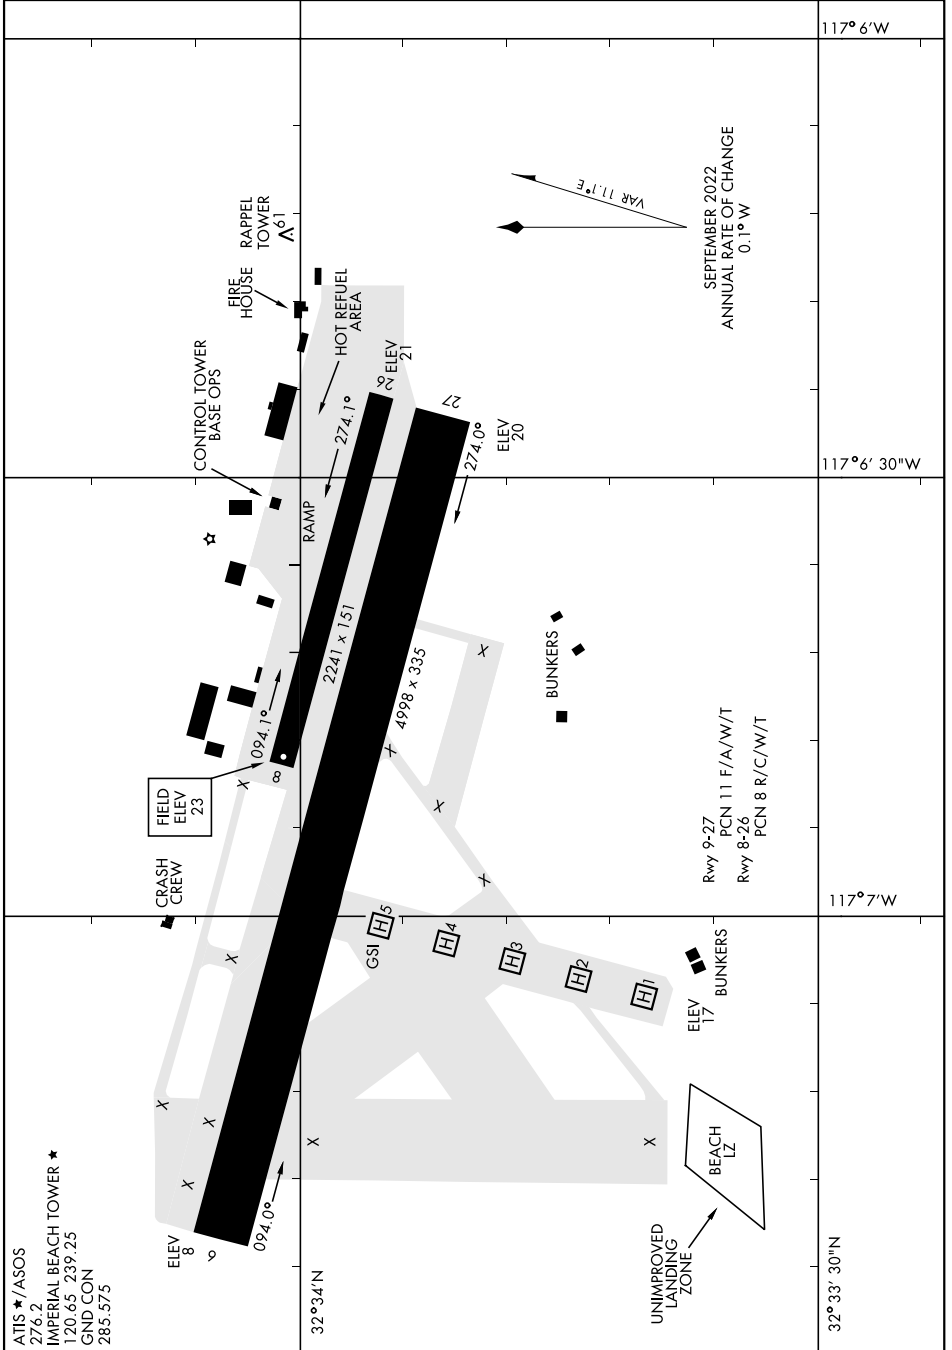

AIRPORT DIAGRAM

[USN]

IMPERIAL BEACH NOLF (REAM FIELD) (KNRS)

IMPERIAL BEACH, CALIFORNIA

SW-3, 16 APR 2026 to 14 MAY 2026

SW-3, 16 APR 2026 to 14 MAY 2026

AIRPORT DIAGRAM

IMPERIAL BEACH, CALIFORNIA
IMPERIAL BEACH NOLF (REAM FIELD) (KNRS)