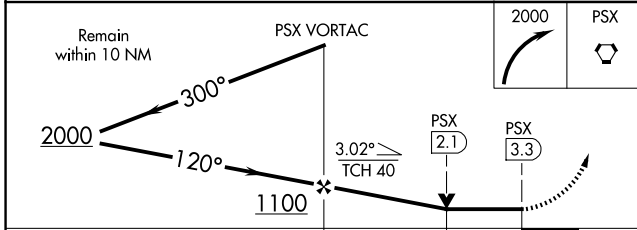

VORTAC PSX 117.3 Chan 120	APP CRS 120°	Rwy Idg TDZE 13 Apt Elev 14	5001
---	------------------------	---	-------------

VOR RWY 13

PALACIOS MUNI (PSX)

⚠ When local altimeter setting not received, use Port Lavaca altimeter setting: increase all MDA's 60 feet and S-13 Cat C/D and Circling Cat C/D visibility ¼ SM. Rwy 13 helicopter visibility reduction below ¾ SM NA. Circling Rwy 8, 18, 26, 31, 36 NA at night.

⚠ MISSED APPROACH: Climbing right turn to 2000 direct PSX VORTAC and hold.

ASOS 118.025	HOUSTON CENTER 135.05 353.6	UNICOM 122.8 (CTAF) 0
------------------------	---------------------------------------	---------------------------------