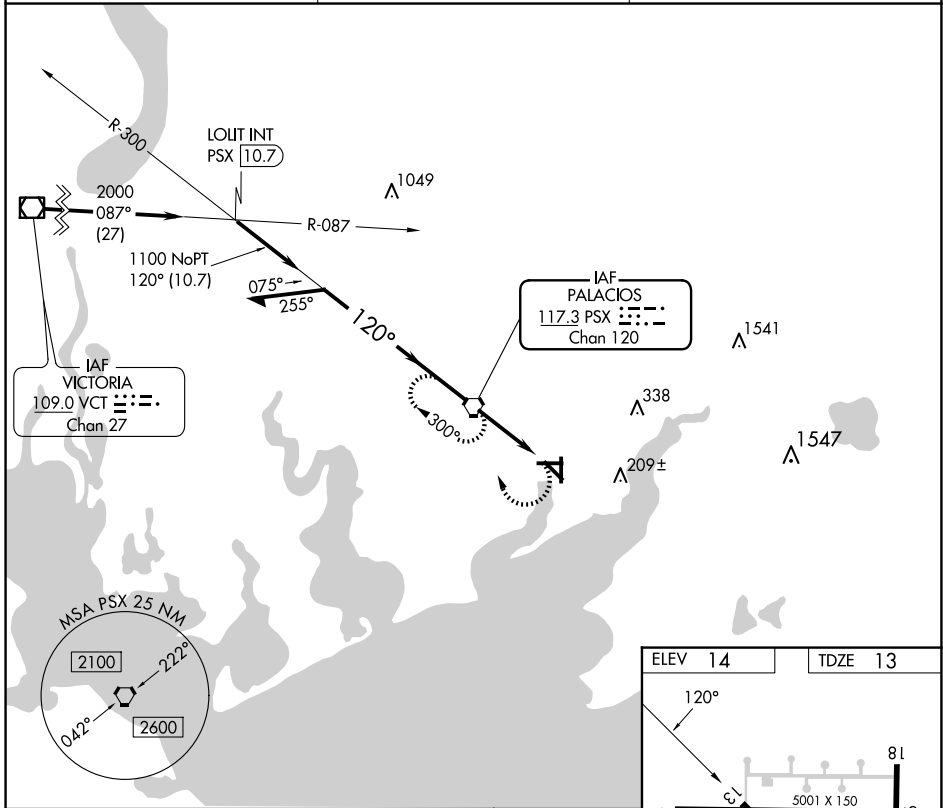

VORTAC PSX 117.3 Chan 120	APP CRS 120°	Rwy Idg TDZE 13 Apt Elev 14	5001
---	------------------------	---	-------------

VOR RWY 13

PALACIOS MUNI (PSX)

⚠ When local altimeter setting not received, use Port Lavaca altimeter setting: increase all MDA's 60 feet and S-13 Cat C/D and Circling Cat C/D visibility ¼ SM. Rwy 13 helicopter visibility reduction below ¾ SM NA. Circling Rwy 8, 18, 26, 31, 36 NA at night.

⚠ MISSED APPROACH: Climbing right turn to 2000 direct PSX VORTAC and hold.

ASOS 118.025	HOUSTON CENTER 135.05 353.6	UNICOM 122.8 (CTAF) 0
------------------------	---------------------------------------	---------------------------------

CATEGORY	A	B	C	D
S-13	380-1 367 (400-1)		380-1¼ 367 (400-1¼)	
CIRCLING	460-1 446 (500-1)	480-1 466 (500-1)	560-1½ 546 (600-1½)	700-2¼ 686 (700-2¼)

REIL Rwys 13 and 31	MIRL Rwy 13-31 0	FAF to MAP 3.3 NM			
Knots	60	90	120	150	180
Min:Sec	3:18	2:12	1:39	1:19	1:06

SC-5, 16 APR 2026 to 14 MAY 2026

SC-5, 16 APR 2026 to 14 MAY 2026