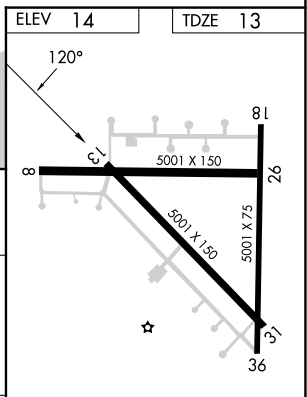

VORTAC PSX 117.3 Chan 120	APP CRS 120°	Rwy Idg TDZE 13 Apt Elev 14	5001
---	------------------------	---	-------------

VOR RWY 13

PALACIOS MUNI (PSX)

⚠ When local altimeter setting not received, use Port Lavaca altimeter setting: increase all MDA's 60 feet and S-13 Cat C/D and Circling Cat C/D visibility ¼ SM. Rwy 13 helicopter visibility reduction below ¾ SM NA. Circling Rwy 8, 18, 26, 31, 36 NA at night.

⚠ MISSED APPROACH: Climbing right turn to 2000 direct PSX VORTAC and hold.

ASOS 118.025	HOUSTON CENTER 135.05 353.6	UNICOM 122.8 (CTAF) 0
------------------------	---------------------------------------	---------------------------------

CATEGORY	A	B	C	D
S-13	380-1 367 (400-1)		380-1¼ 367 (400-1¼)	
CIRCLING	460-1 446 (500-1)	480-1 466 (500-1)	560-1½ 546 (600-1½)	700-2¼ 686 (700-2¼)

REIL Rwys 13 and 31	MIRL Rwy 13-31 0	FAF to MAP 3.3 NM			
Knots	60	90	120	150	180
Min:Sec	3:18	2:12	1:39	1:19	1:06