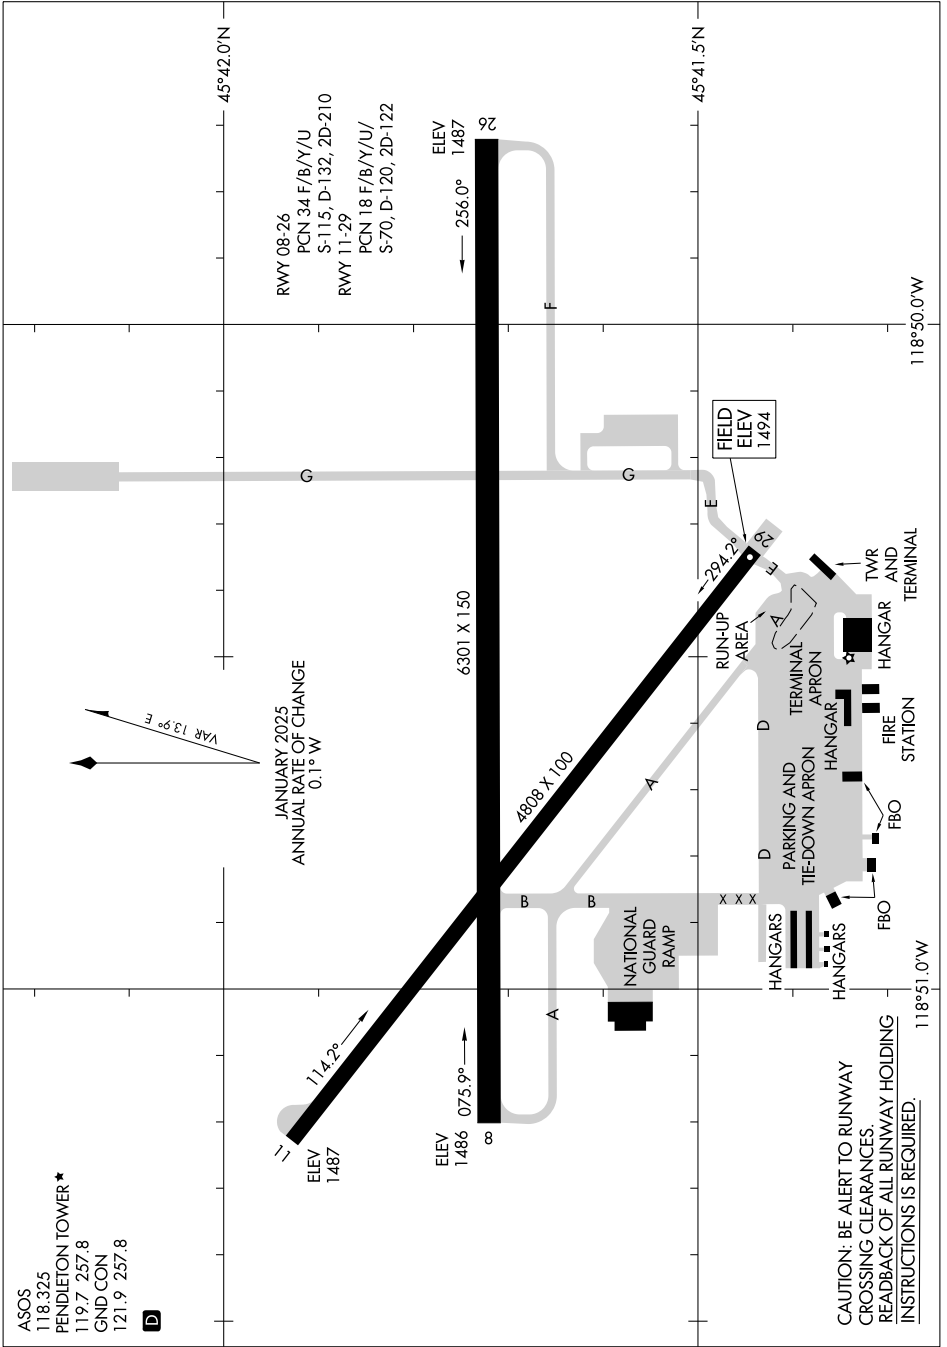

AIRPORT DIAGRAM

EASTERN OREGON RGNL AT PENDLETON (PDT)
AL-316 (FAA)
PENDLETON, OREGON

NW-1, 16 APR 2026 to 14 MAY 2026

NW-1, 16 APR 2026 to 14 MAY 2026

AIRPORT DIAGRAM

PENDLETON, OREGON
EASTERN OREGON RGNL AT PENDLETON (PDT)

CAUTION: BE ALERT TO RUNWAY CROSSING CLEARANCES. READBACK OF ALL RUNWAY HOLDING INSTRUCTIONS IS REQUIRED.