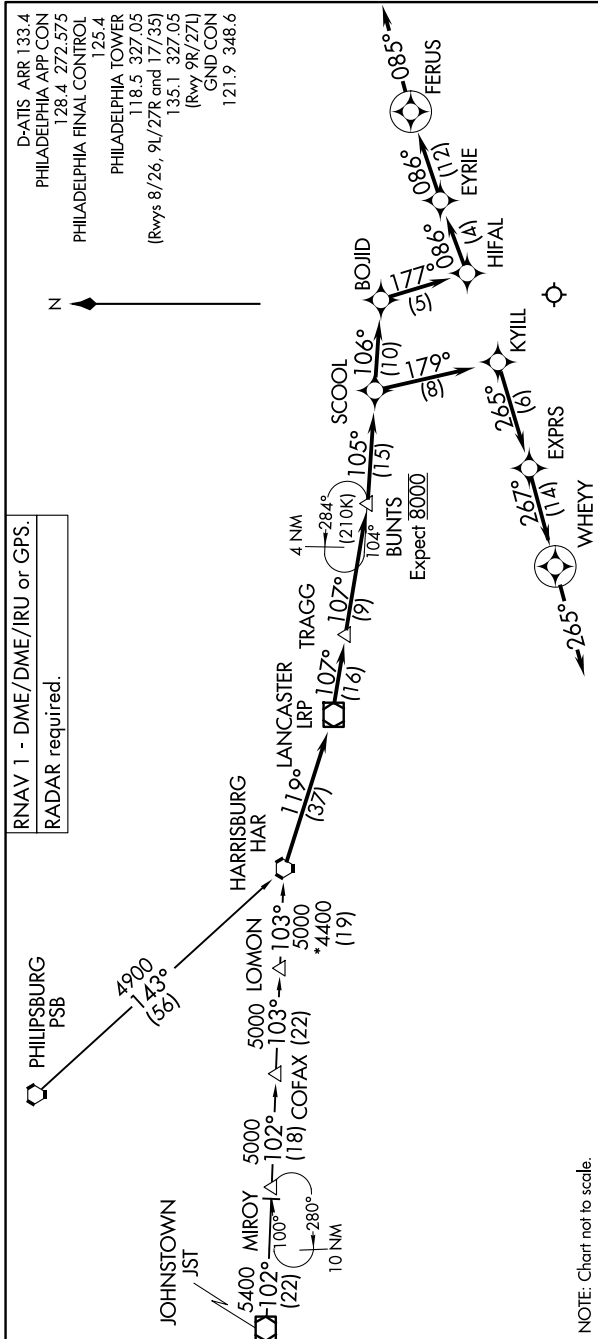

BOJID FOUR ARRIVAL (RNAV)

NE-4, 16 APR 2026 to 14 MAY 2026

ARRIVAL ROUTE DESCRIPTION

JOHNSTOWN TRANSITION (JST.BOJID4):
PHILIPSBURG TRANSITION (PSB.BOJID4):

From HAR VORTAC on track 119° to LRP LOMON, then on track 107° to TRAGG, then on track 107° to BUNTS.
 LANDING RUNWAYS 9L/R: From BUNTS on track 105° to SCOOOL, then on track 179° to KYILL, then on track 265° to EXPRS, then on track 267° to WHEYY, then on heading 265°. Expect RADAR vectors to final approach course.
 LANDING RUNWAYS 27L/R: From BUNTS on track 105° to SCOOOL, then on track 106° to BOJID, then on track 177° to HIFAL, then on track 086° to EYRIE, then on track 086° to FERUS. Expect RADAR vectors to final approach course.

NE-4, 16 APR 2026 to 14 MAY 2026