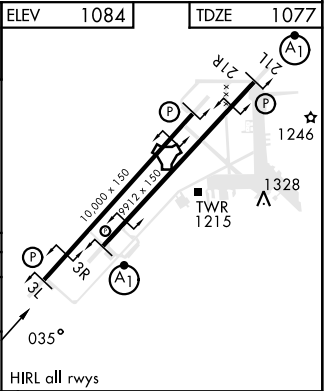

CATEGORY	C	D	E
S-3L	1600-1½	523	(600-1½)
CIRCLING	NOT AUTHORIZED