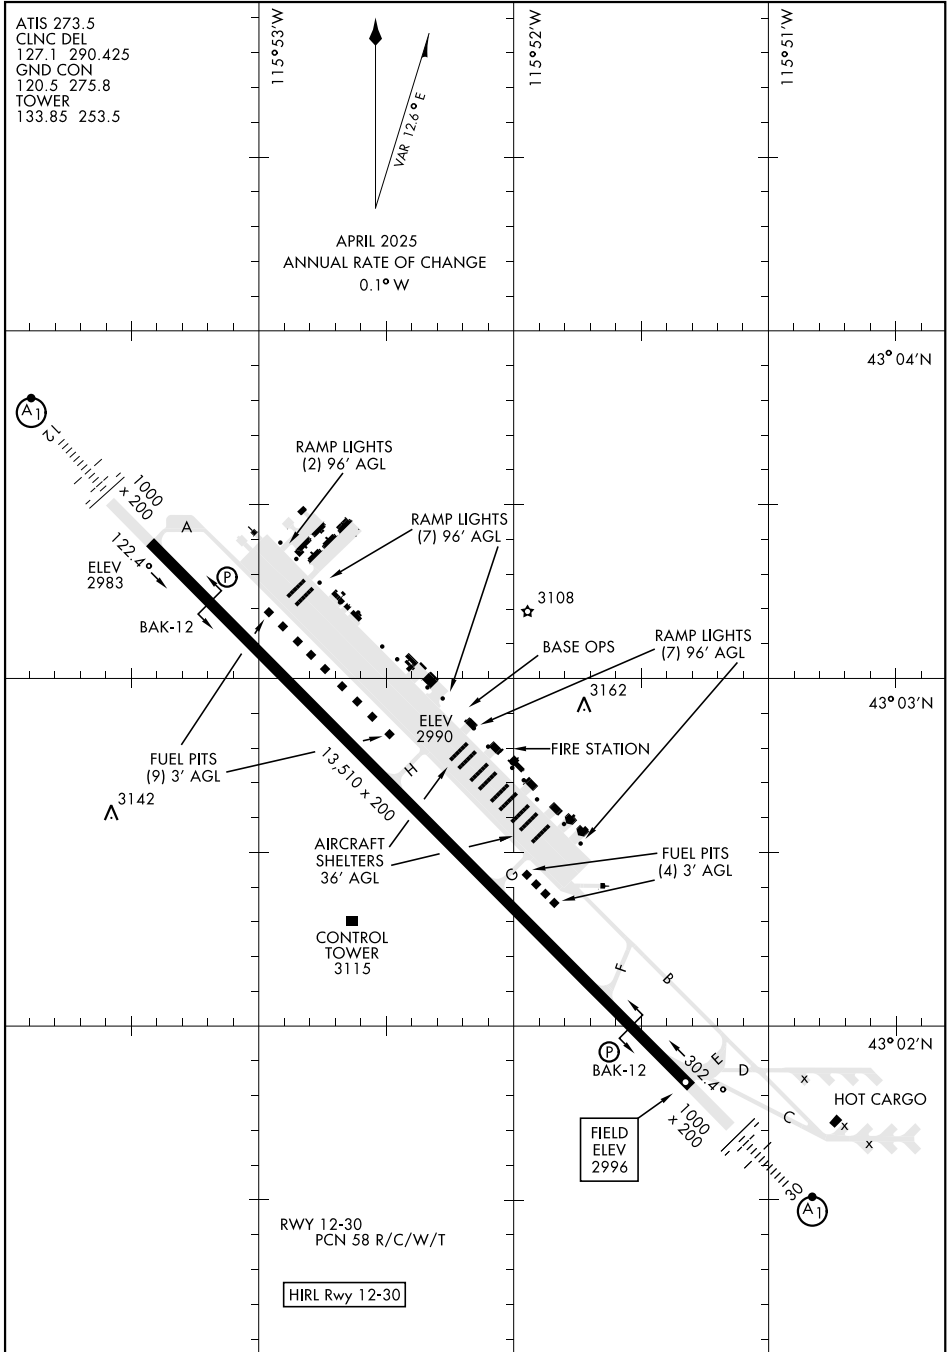

AIRPORT DIAGRAM

[USAF]

MOUNTAIN HOME AFB (KMUO)

MOUNTAIN HOME, IDAHO

ATIS 273.5
 CLNC DEL 127.1 290.425
 GND CON 120.5 275.8
 TOWER 133.85 253.5

APRIL 2025
 ANNUAL RATE OF CHANGE
 0.1° W

NW-1, 16 APR 2026 to 14 MAY 2026

NW-1, 16 APR 2026 to 14 MAY 2026

AIRPORT DIAGRAM

MOUNTAIN HOME, IDAHO
MOUNTAIN HOME AFB (KMUO)