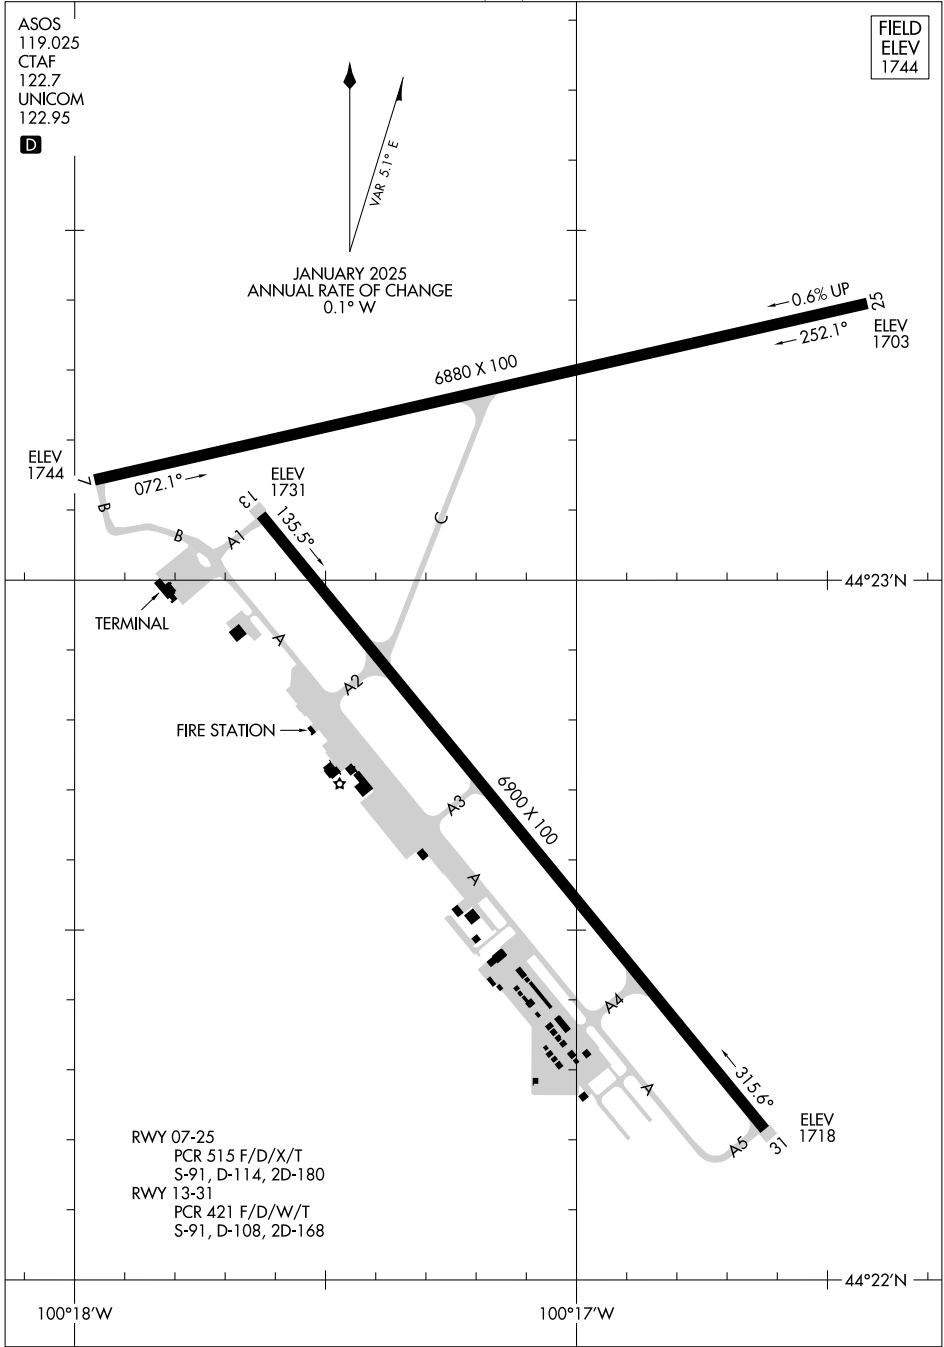

# AIRPORT DIAGRAM

PIERRE RGNL (PIR)  
PIERRE, SOUTH DAKOTA

AL-324 (FAA)

ASOS  
119.025  
CTAF  
122.7  
UNICOM  
122.95

**D**

FIELD  
ELEV  
1744

JANUARY 2025  
ANNUAL RATE OF CHANGE  
0.1° W

NC-1, 16 APR 2026 to 14 MAY 2026

NC-1, 16 APR 2026 to 14 MAY 2026

RWY 07-25  
PCR 515 F/D/X/T  
S-91, D-114, 2D-180  
RWY 13-31  
PCR 421 F/D/W/T  
S-91, D-108, 2D-168

# AIRPORT DIAGRAM

25331

PIERRE, SOUTH DAKOTA  
PIERRE RGNL (PIR)