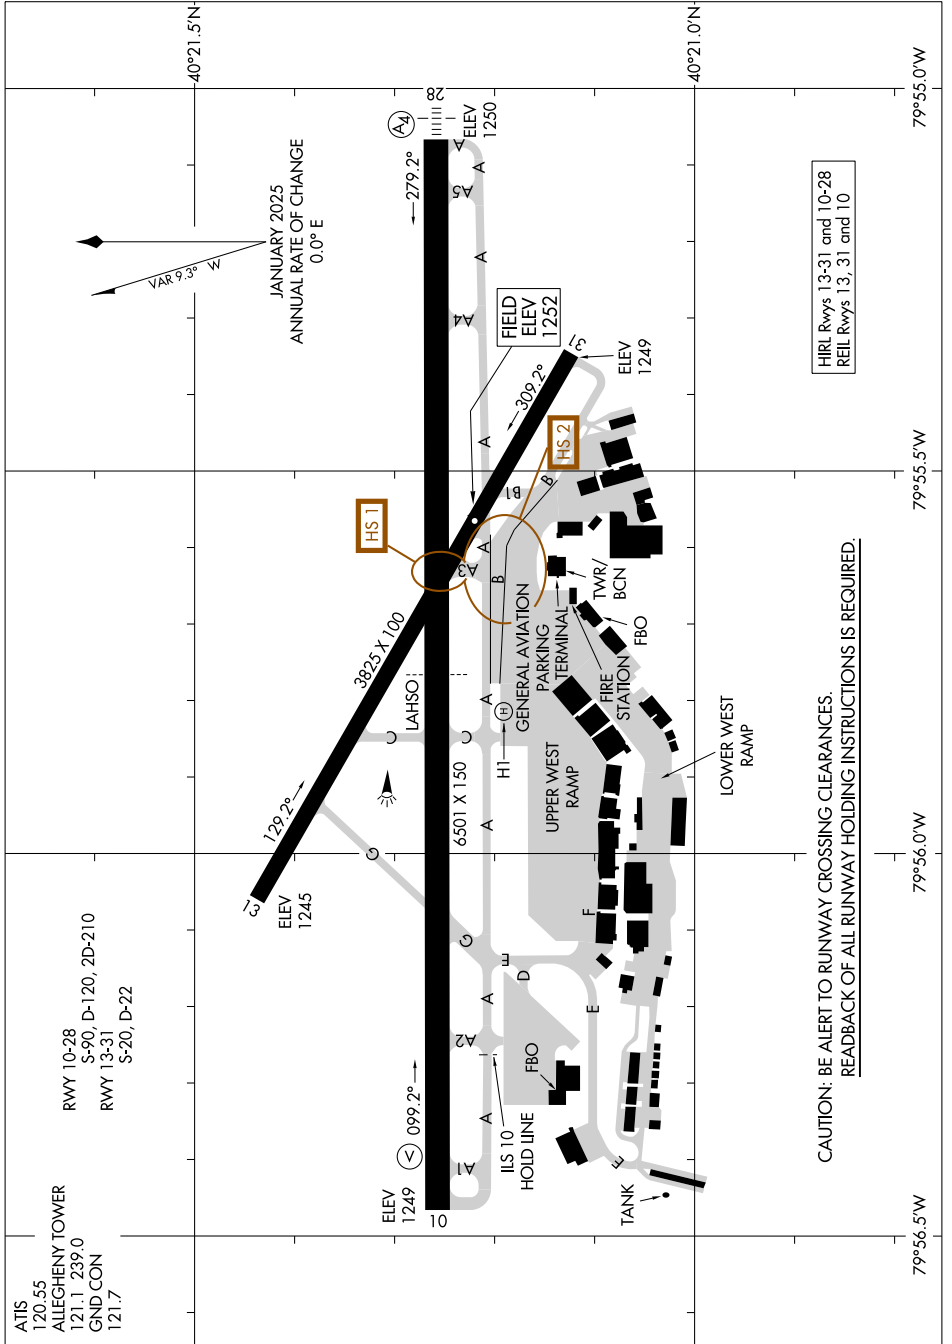

25331

# AIRPORT DIAGRAM

AL-326 (FAA)

ALLEGHENY COUNTY (AGC)  
PITTSBURGH, PENNSYLVANIA

NE-4, 16 APR 2026 to 14 MAY 2026

HIRI Rwy's 13-31 and 10-28  
REIL Rwy's 13, 31 and 10

# AIRPORT DIAGRAM

25331

PITTSBURGH, PENNSYLVANIA  
ALLEGHENY COUNTY (AGC)

NE-4, 16 APR 2026 to 14 MAY 2026