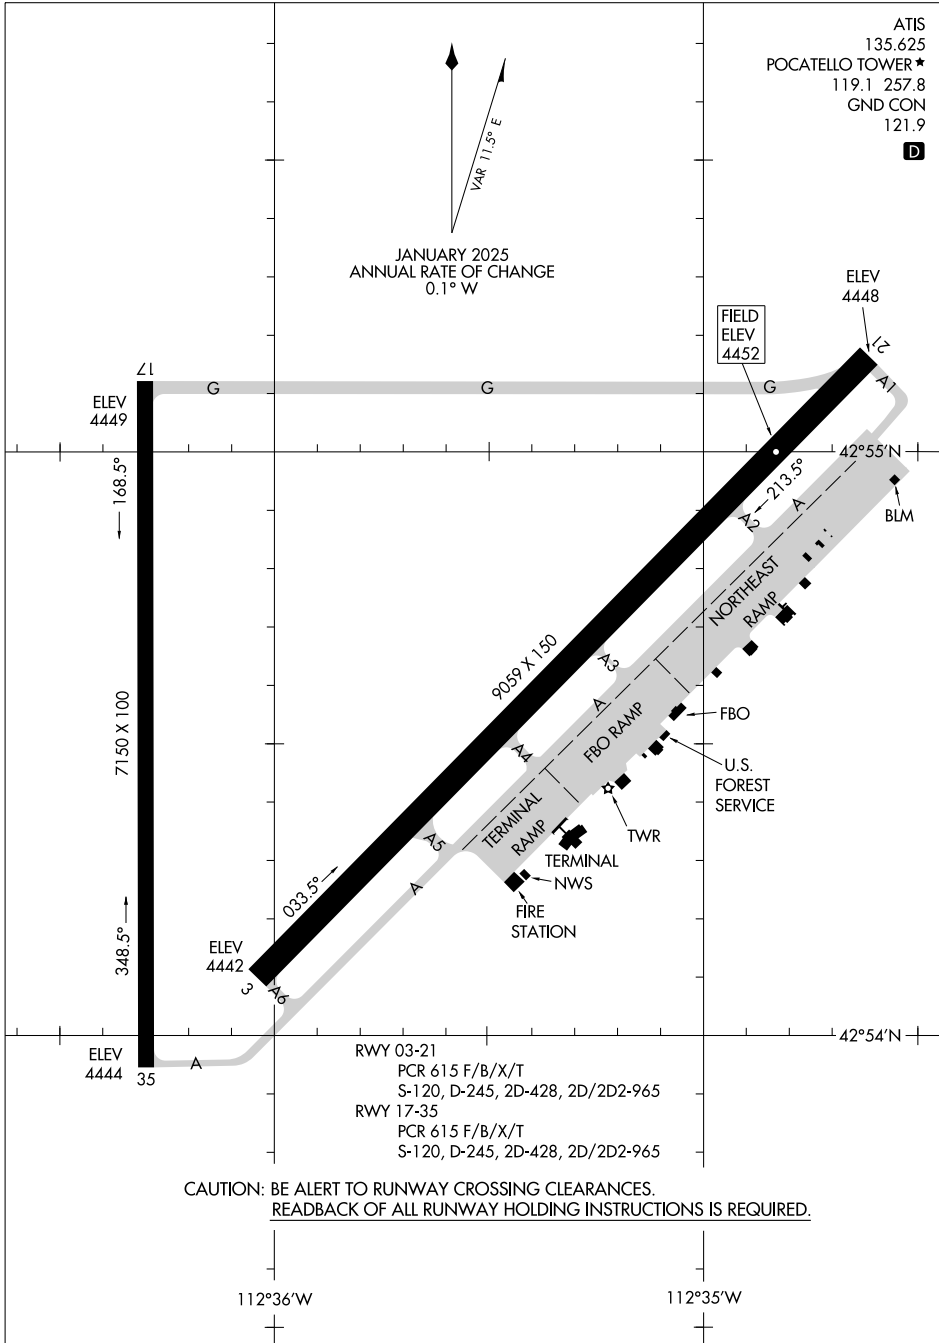

AIRPORT DIAGRAM

POCATELLO RGNL (PIH)
POCATELLO, IDAHO

AL-327 (FAA)

ATIS 135.625
 POCATELLO TOWER ★ 119.1 257.8
 GND CON 121.9
D

JANUARY 2025
 ANNUAL RATE OF CHANGE
 0.1° W

CAUTION: BE ALERT TO RUNWAY CROSSING CLEARANCES.
 READBACK OF ALL RUNWAY HOLDING INSTRUCTIONS IS REQUIRED.

NW-1, 16 APR 2026 to 14 MAY 2026

NW-1, 16 APR 2026 to 14 MAY 2026

AIRPORT DIAGRAM

POCATELLO, IDAHO
POCATELLO RGNL (PIH)