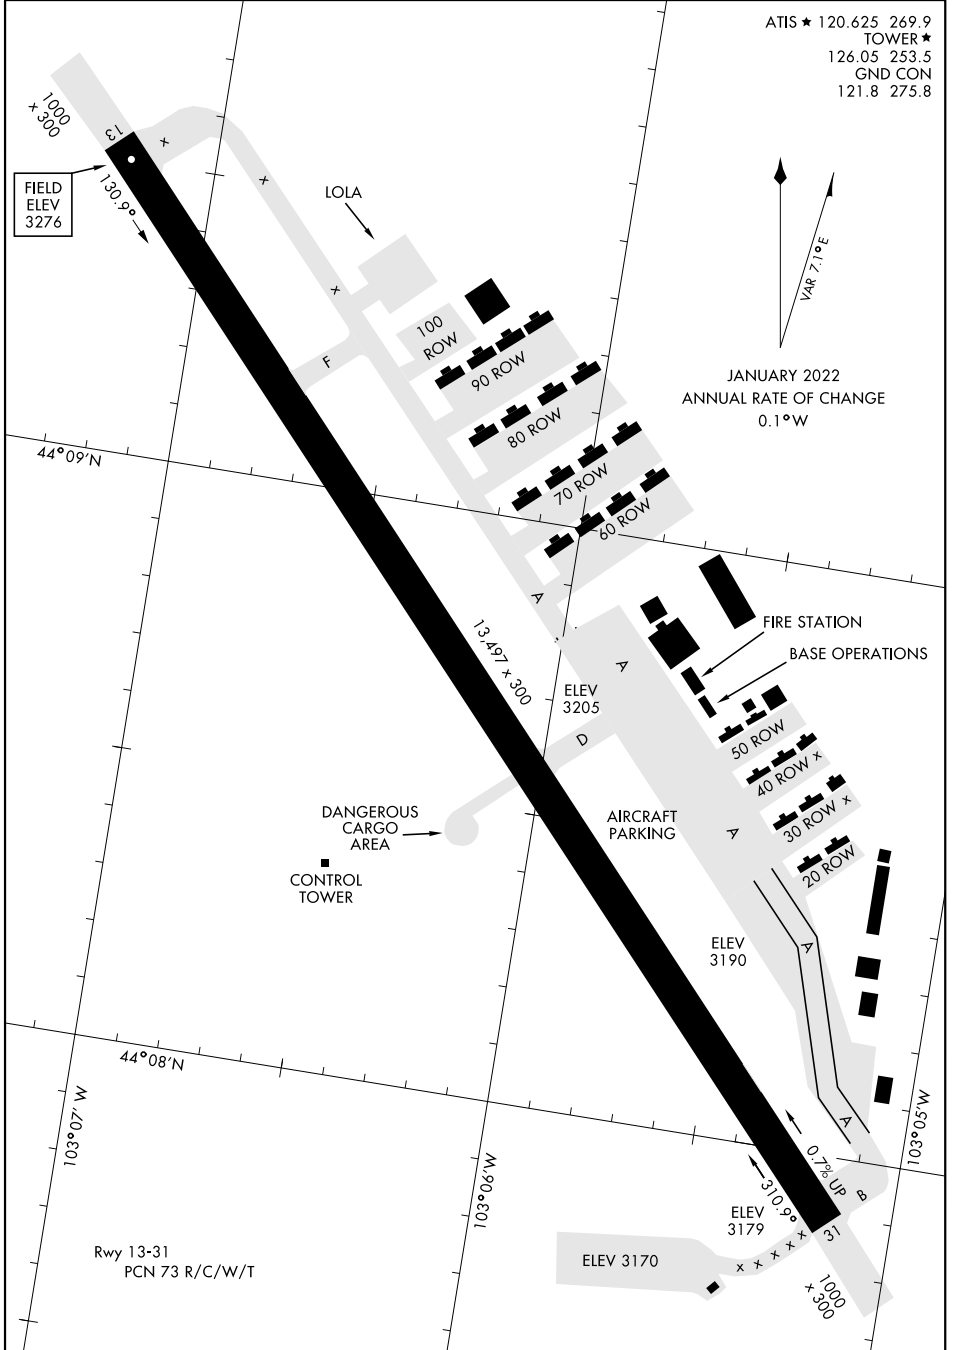

AIRPORT DIAGRAM

[USAF]

ELLSWORTH AFB (KRCA)

RAPID CITY, SOUTH DAKOTA

ATIS	★	120.625	269.9
TOWER	★	126.05	253.5
GND CON		121.8	275.8

JANUARY 2022
ANNUAL RATE OF CHANGE
0.1°W

NC-1, 16 APR 2026 to 14 MAY 2026

NC-1, 16 APR 2026 to 14 MAY 2026

AIRPORT DIAGRAM

RAPID CITY, SOUTH DAKOTA
ELLSWORTH AFB (KRCA)

Rwy 13-31
PCN 73 R/C/W/T