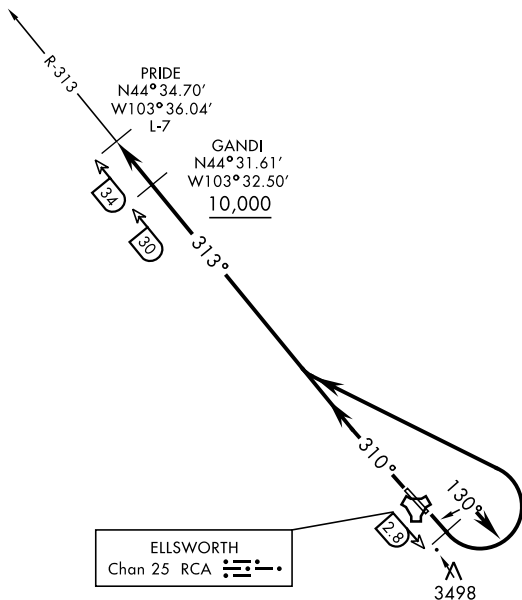

ELLSWORTH-THREE DEPARTURE (RCA3•RCA)

ELLSWORTH AFB (KRCA)

RAPID CITY, SOUTH DAKOTA

ATIS ★ 120.625 269.9
 GND CON
 121.8 275.8
 ELLSWORTH TOWER ★
 126.05 253.5
 ELLSWORTH DEP CON
 119.5 289.4
 DENVER CENTER
 127.95 338.2
 ELLSWORTH APP CON
 119.5 259.1

SHL-343 [USAF]

Rwy	Knots	60	120	180	240	300	360
13	V/V(fpm)	221	442	663	884	1105	1326
31	V/V(fpm)	236	472	708	944	1180	1416

ATC Climb Rate to 10,000

CAUTION:
 Traffic transiting
 IR-492 between
 10,000 and 16,000.

NC-1, 16 APR 2026 to 14 MAY 2026

NC-1, 16 APR 2026 to 14 MAY 2026

DEPARTURE ROUTE DESCRIPTION

TAKE-OFF RWY 13: Track 130° until RCA TACAN 2.8 DME. Turn left to intercept RCA R-313 outbound to PRIDE. Cross GANDI at or above 10,000.

TAKE-OFF RWY 31: Track 310° to intercept RCA TACAN R-313 outbound to PRIDE. Cross GANDI at or above 10,000.

ELLSWORTH-THREE DEPARTURE (RCA3•RCA)

Orig 15SEP16

RAPID CITY, SOUTH DAKOTA

ELLSWORTH AFB (KRCA)