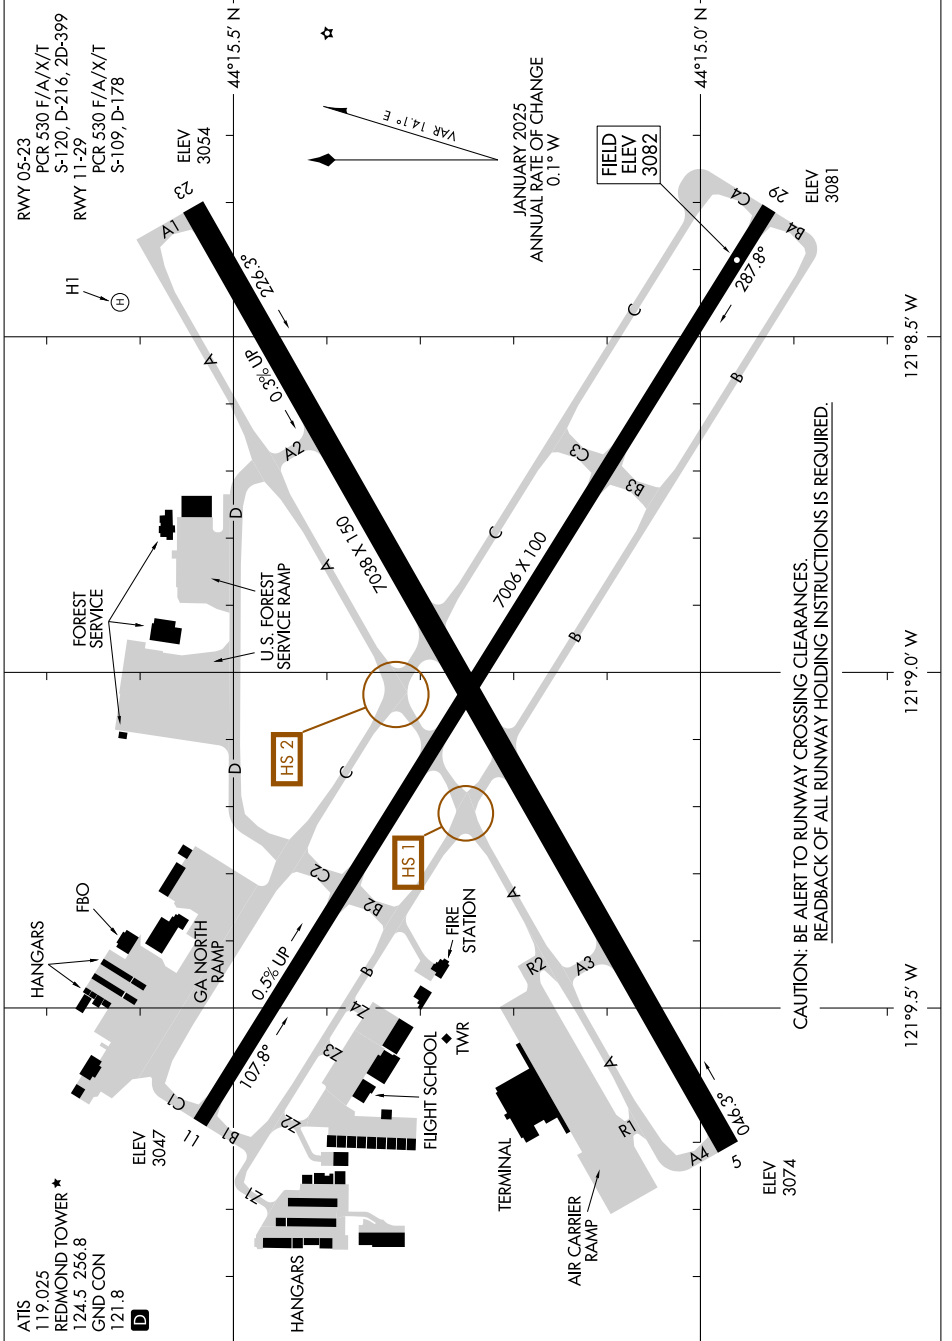

AIRPORT DIAGRAM

AL-345 (FAA)

ROBERTS FLD (R.D.M)
REDMOND, OREGON

NW-1, 16 APR 2026 to 14 MAY 2026

NW-1, 16 APR 2026 to 14 MAY 2026

AIRPORT DIAGRAM

REDMOND, OREGON
ROBERTS FLD (R.D.M)