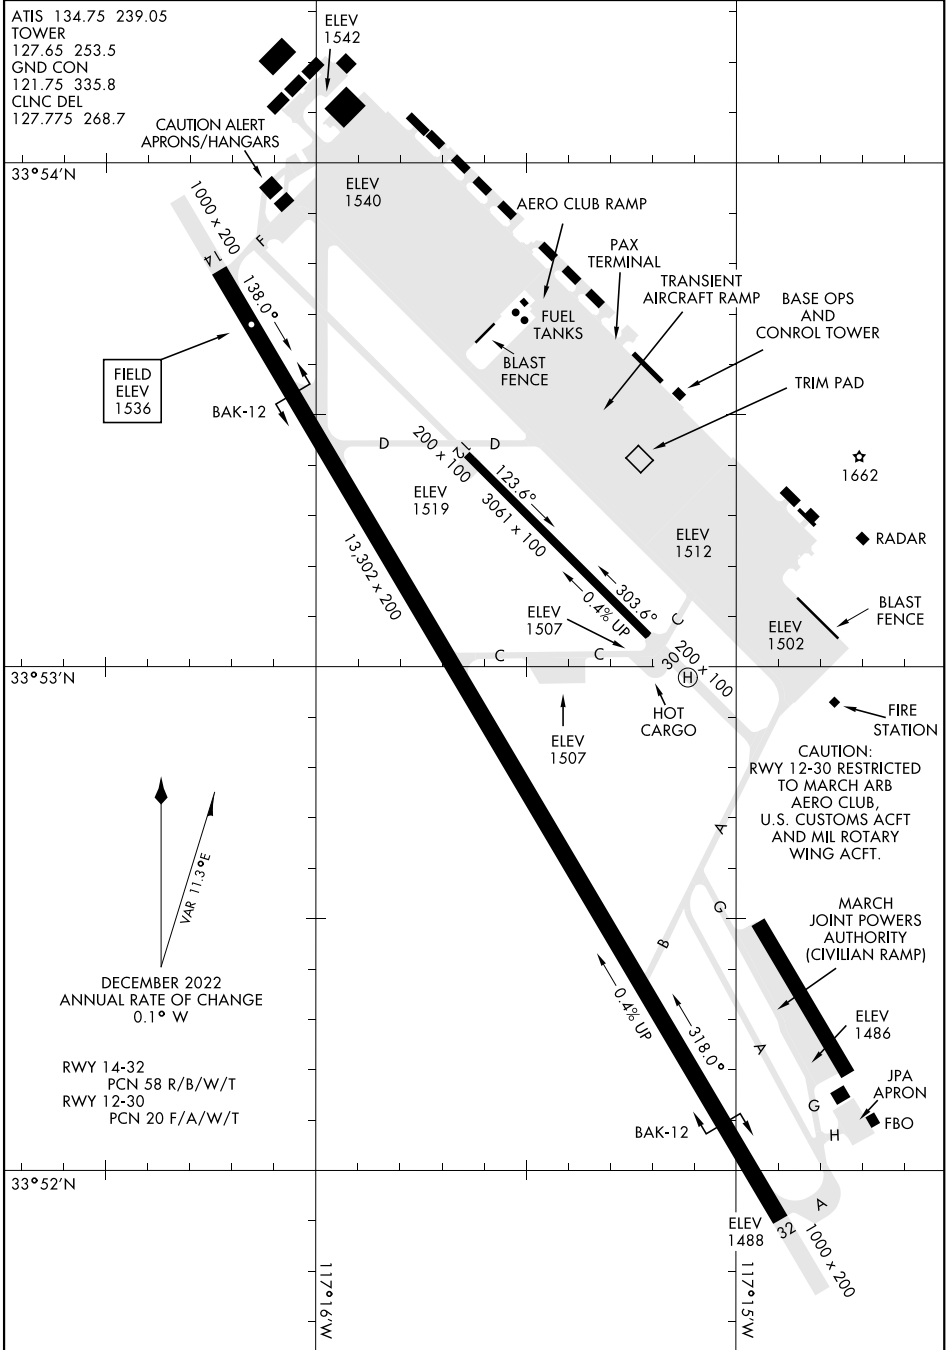

AIRPORT DIAGRAM

[USAF]

MARCH ARB (KRIV)

RIVERSIDE, CALIFORNIA

SW-3, 16 APR 2026 to 14 MAY 2026

SW-3, 16 APR 2026 to 14 MAY 2026

AIRPORT DIAGRAM

RIVERSIDE, CALIFORNIA

MARCH ARB (KRIV)