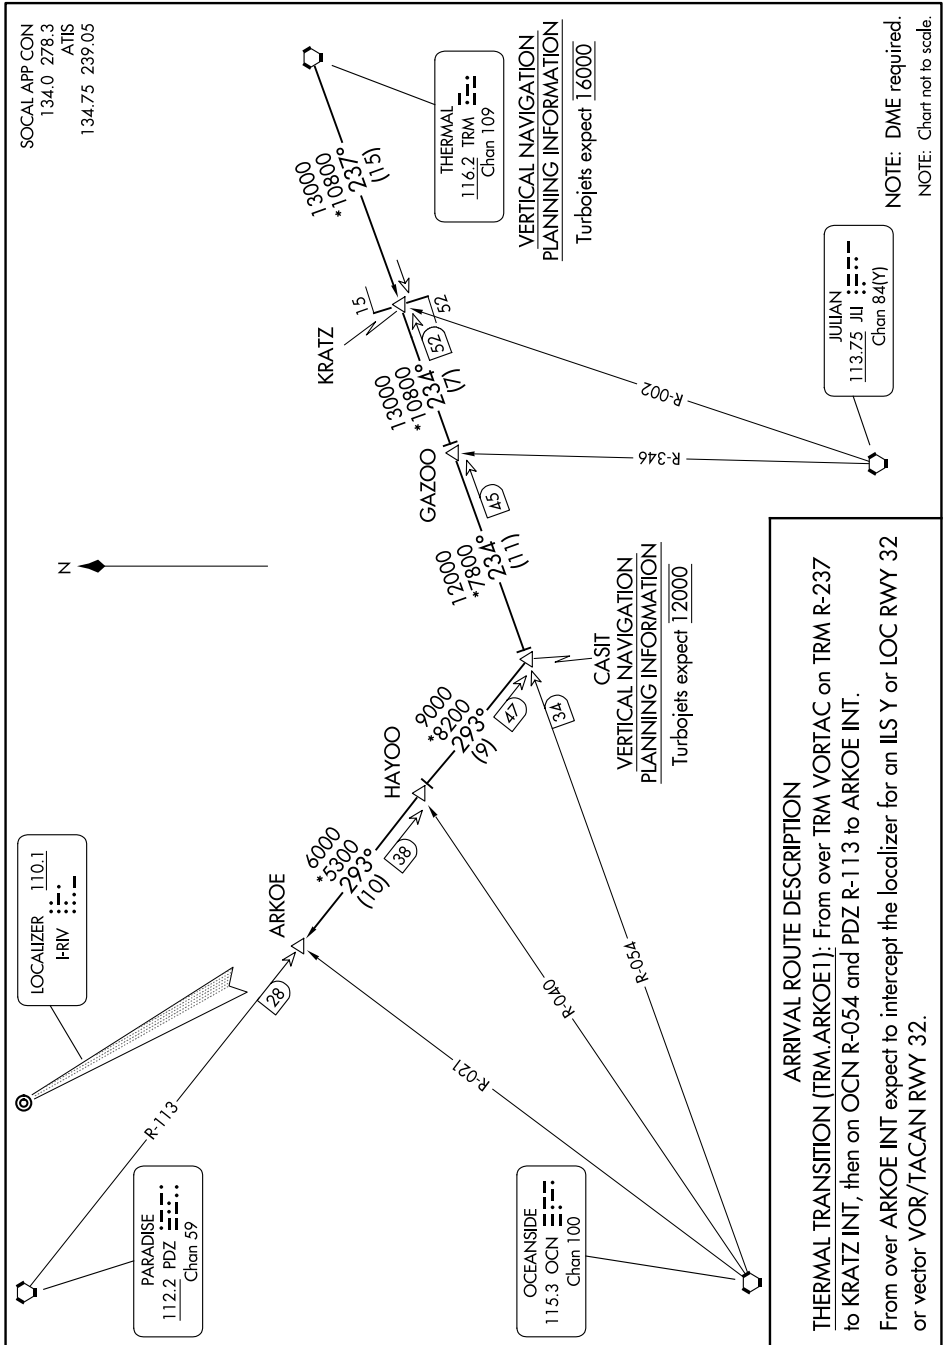

# ARKOE ONE ARRIVAL

AL-348 (FAA)

MARCH ARB (KRIV)  
RIVERSIDE, CALIFORNIA

SW-3, 16 APR 2026 to 14 MAY 2026

# ARKOE ONE ARRIVAL

RIVERSIDE, CALIFORNIA  
MARCH ARB (KRIV)

SW-3, 16 APR 2026 to 14 MAY 2026