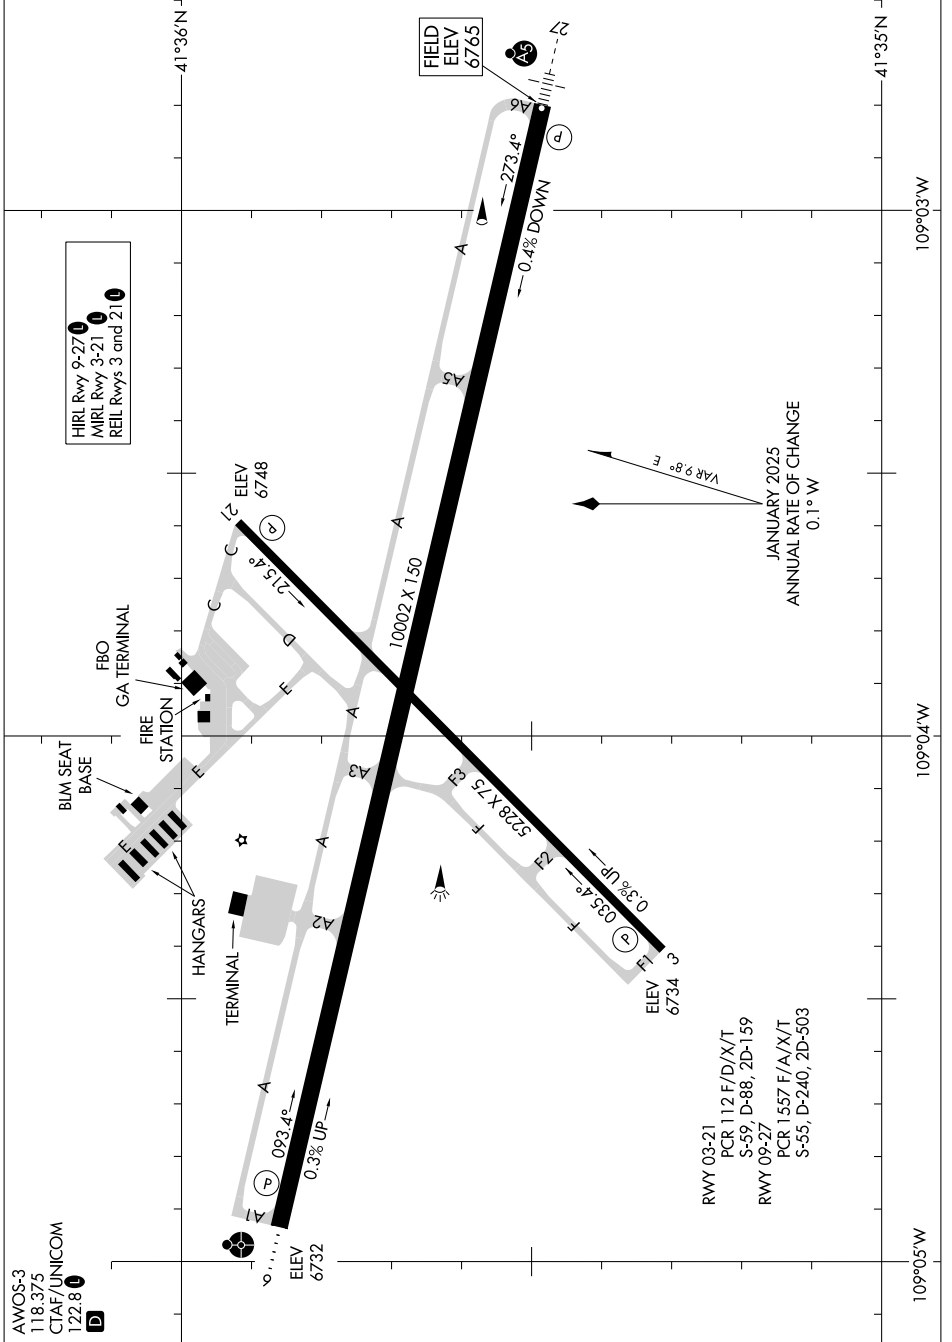

AIRPORT DIAGRAM

AL-353 (FAA)

SOUTHWEST WYOMING RGNL (R.K.S)
ROCK SPRINGS, WYOMING

NW-1, 16 APR 2026 to 14 MAY 2026

NW-1, 16 APR 2026 to 14 MAY 2026

AIRPORT DIAGRAM

ROCK SPRINGS, WYOMING
SOUTHWEST WYOMING RGNL (R.K.S)