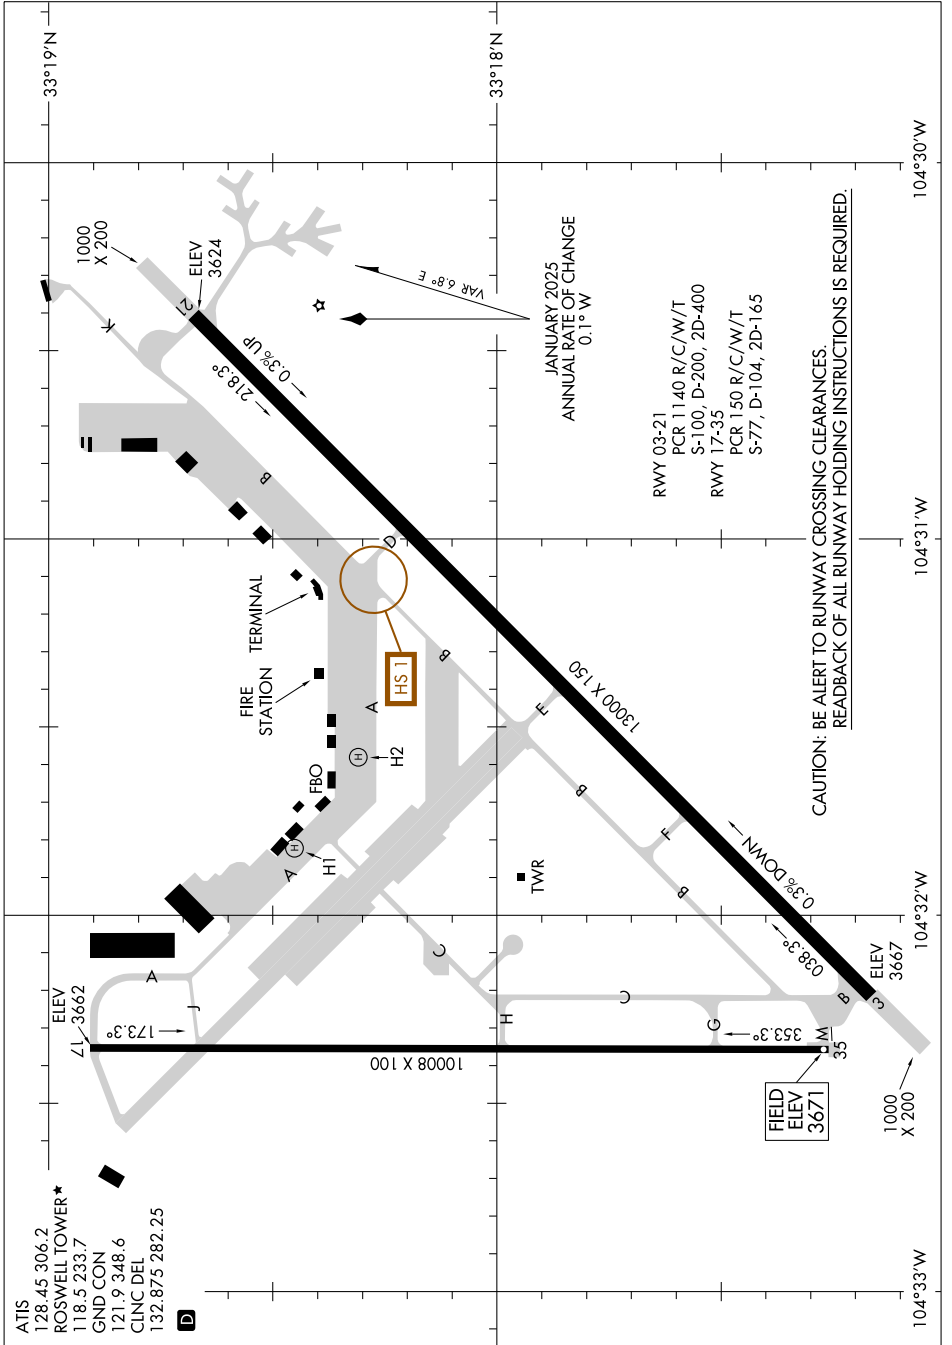

AIRPORT DIAGRAM

AL-354 (FAA)

ROSWELL AIR CENTER (ROW)
ROSWELL, NEW MEXICO

SW-1, 16 APR 2026 to 14 MAY 2026

SW-1, 16 APR 2026 to 14 MAY 2026

AIRPORT DIAGRAM

ROSWELL, NEW MEXICO
ROSWELL AIR CENTER (ROW)