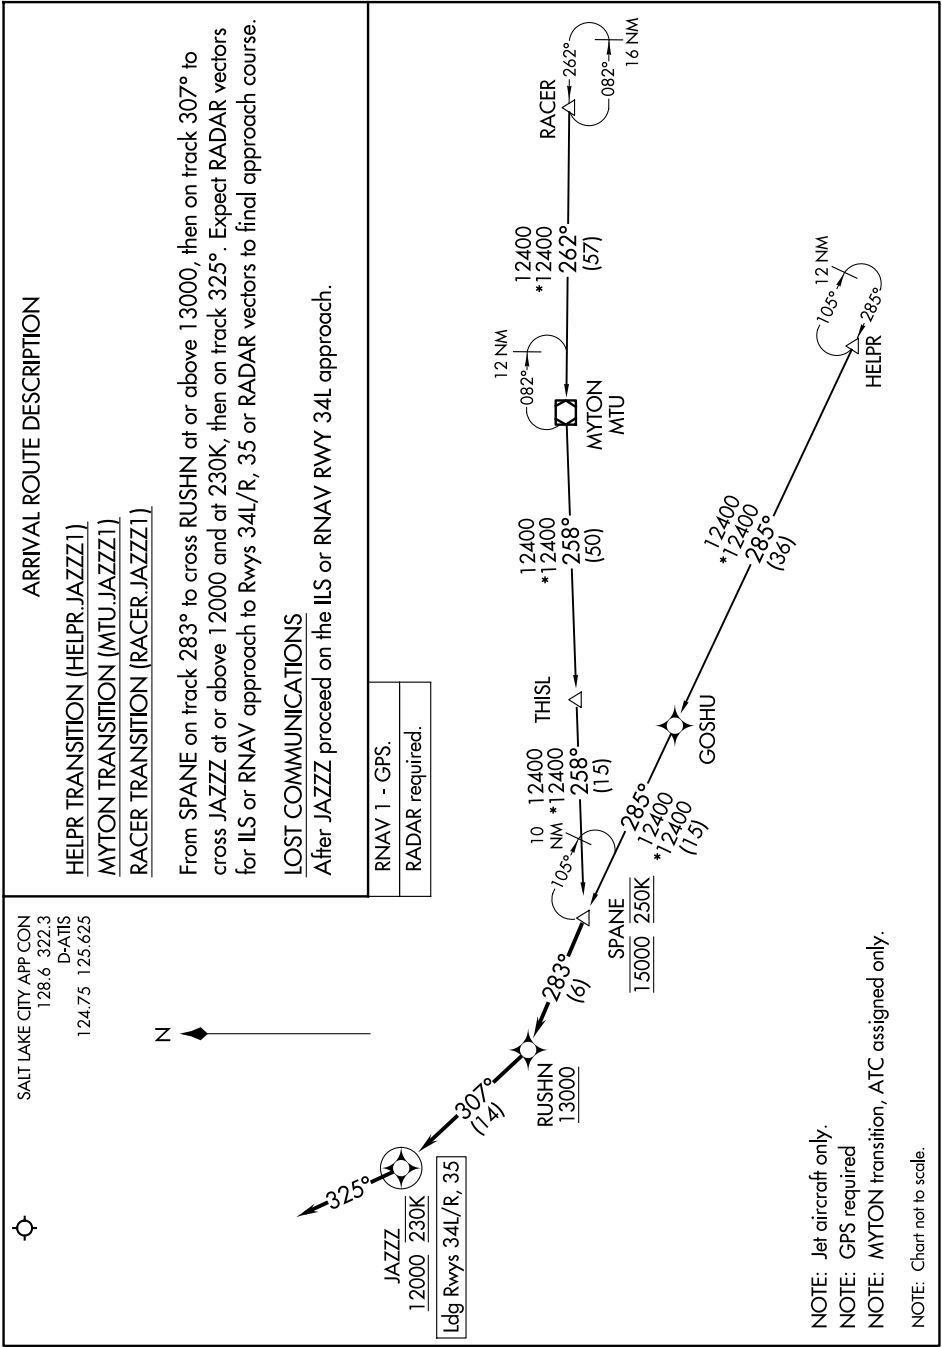

JAZZZ ONE ARRIVAL (RNAV)

AL-365 (FAA)

SALT LAKE CITY INTL (SLC)
SALT LAKE CITY, UTAH

SW-4, 16 APR 2026 to 14 MAY 2026

SW-4, 16 APR 2026 to 14 MAY 2026

JAZZZ ONE ARRIVAL (RNAV)

SALT LAKE CITY, UTAH
SALT LAKE CITY INTL (SLC)