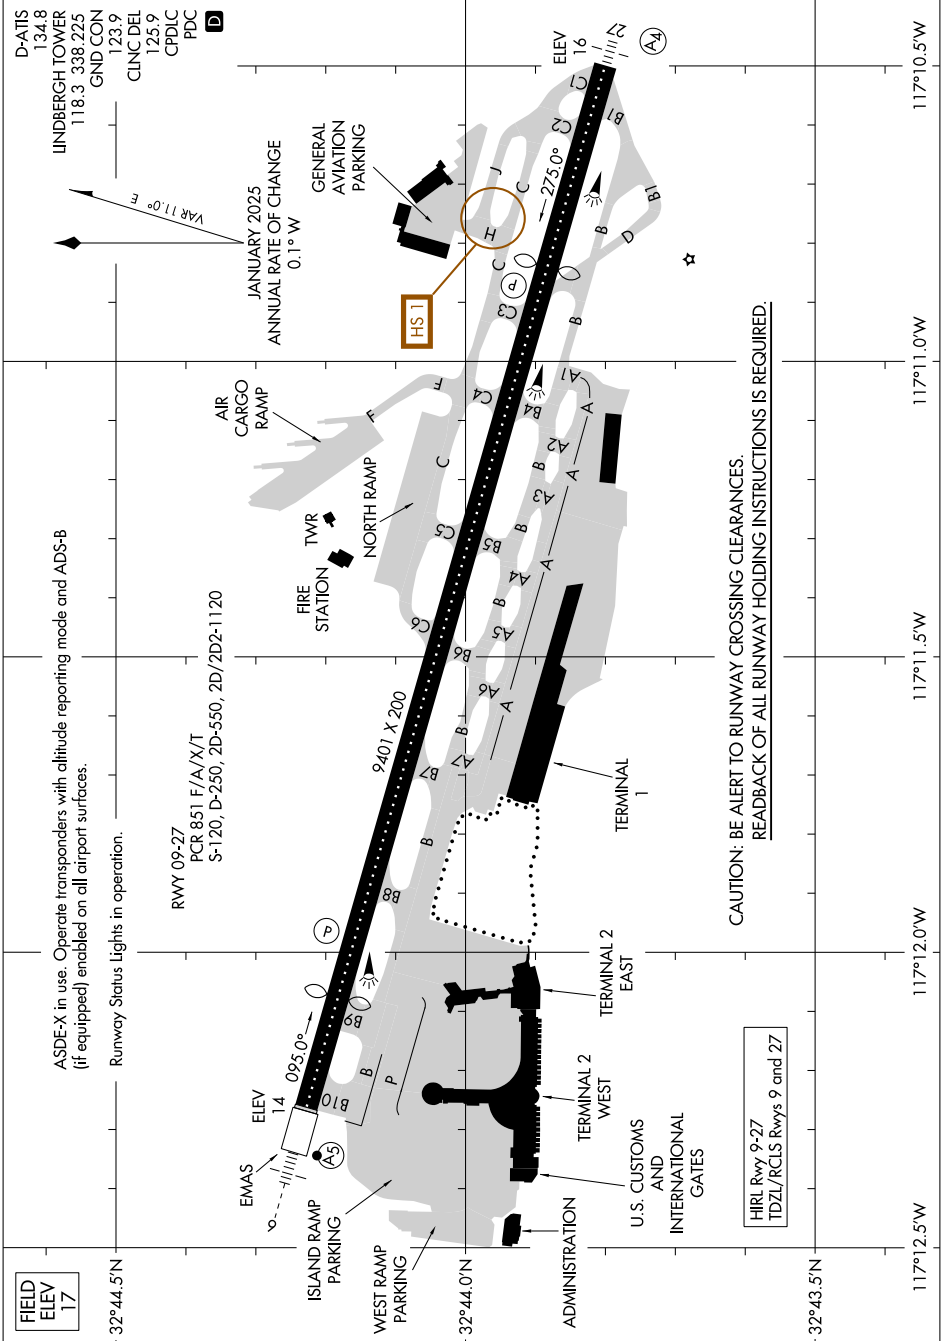

# AIRPORT DIAGRAM

AL-373 (FAA)

SAN DIEGO INTL (SAN)  
SAN DIEGO, CALIFORNIA

SW-3, 16 APR 2026 to 14 MAY 2026

# AIRPORT DIAGRAM

SAN DIEGO, CALIFORNIA  
SAN DIEGO INTL (SAN)

SW-3, 16 APR 2026 to 14 MAY 2026