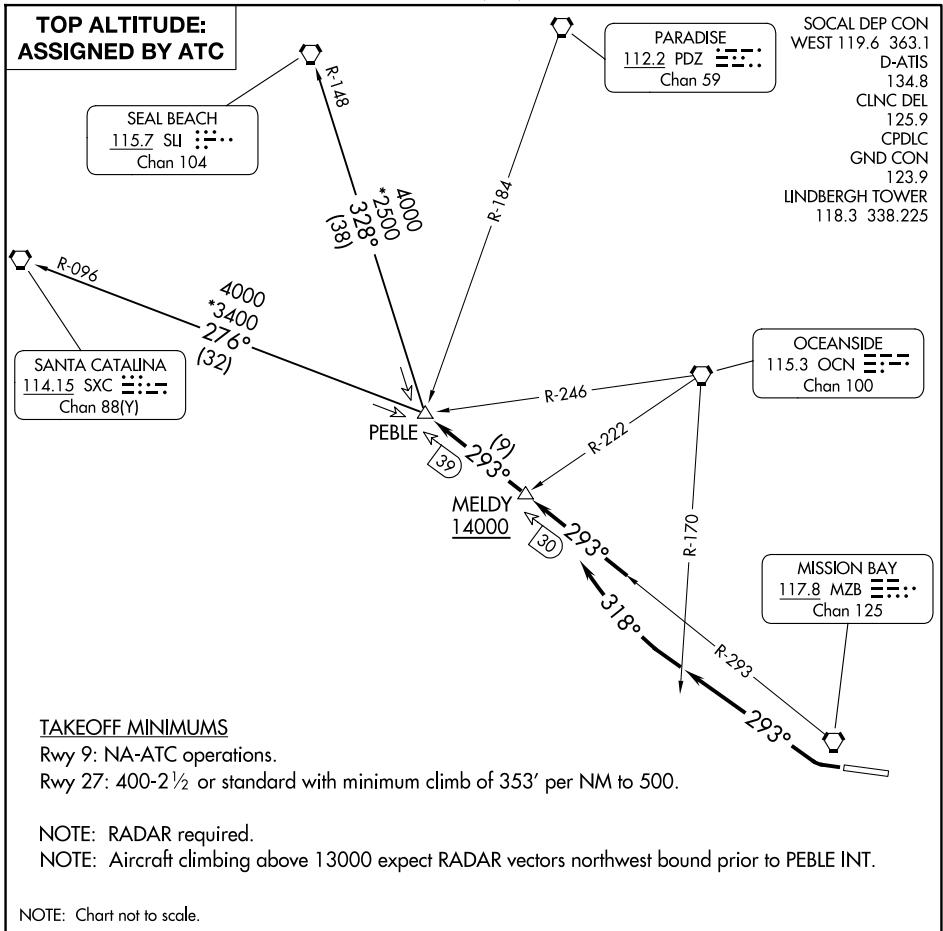

PEBLE SIX DEPARTURE

AL-373 (FAA)

SAN DIEGO INTL (SAN)
SAN DIEGO, CALIFORNIA

SW-3, 16 APR 2026 to 14 MAY 2026

SW-3, 16 APR 2026 to 14 MAY 2026

DEPARTURE ROUTE DESCRIPTION

TAKEOFF RUNWAY 27: Climbing right turn heading 293° until crossing OCN VORTAC R-170, then turn right heading 318° to intercept MZB VORTAC R-293 to cross MELDY INT/MZB 30 DME at or above 14000 (or lower ATC assigned altitude) then on MZB R-293 to PEBLE INT/MZB 39 DME, thence. . . .

. . . . via (transition) or (assigned route). Maintain assigned altitude.

SANTA CATALINA TRANSITION (PEBLE6.SXC): From over PEBLE INT on SXC R-096 to SXC VORTAC.

SEAL BEACH TRANSITION (PEBLE6.SLI): From over PEBLE INT on SLI R-148 to SLI VORTAC.

PEBLE SIX DEPARTURE