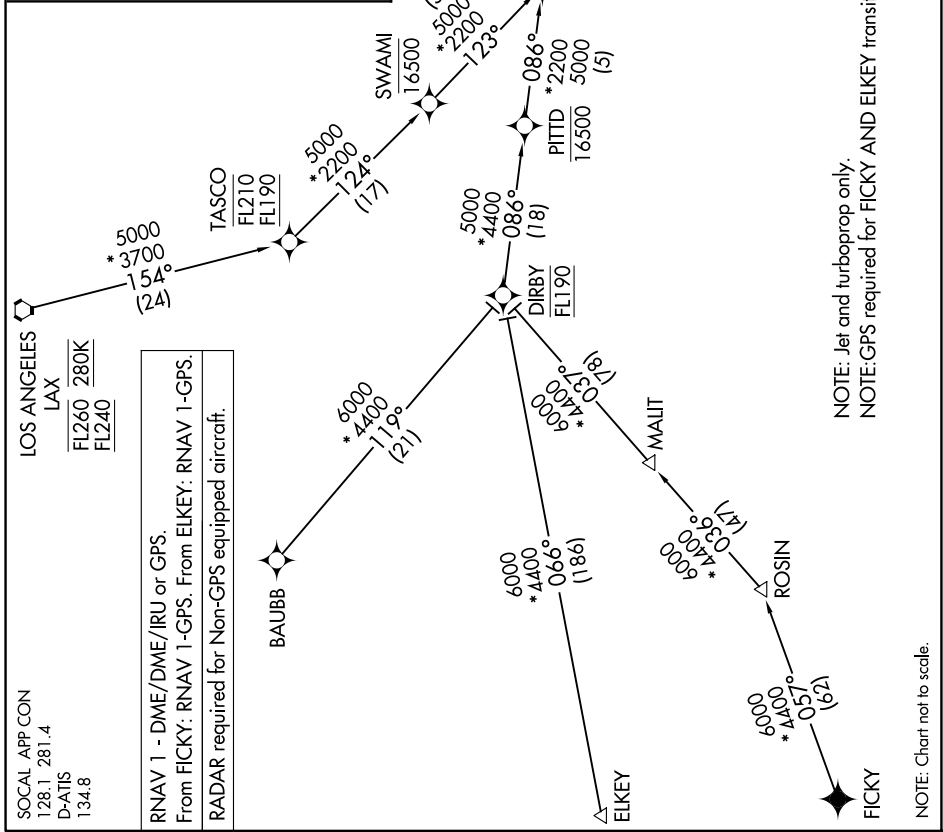

PLYA TWO ARRIVAL (RNAV)

AL-373 (FAA)

SAN DIEGO INTL (SAN)
SAN DIEGO, CALIFORNIA

SW-3, 16 APR 2026 to 14 MAY 2026

ARRIVAL ROUTE DESCRIPTION

BAUBB TRANSITION (BAUBB.PLYA2)
ELKEY TRANSITION (ELKEY.PLYA2)
FICKY TRANSITION (FICKY.PLYA2)
LOS ANGELES TRANSITION (LAX.PLYA2)

From PLYA on track 126° to cross MNLTY at or above 4000.

LANDING RUNWAY 9: From MNLTY on track 120° to cross SARGs at or above 2100. Expect ILS or LOC RWY 9 approach.

PLYA TWO ARRIVAL (RNAV)

SW-3, 16 APR 2026 to 14 MAY 2026