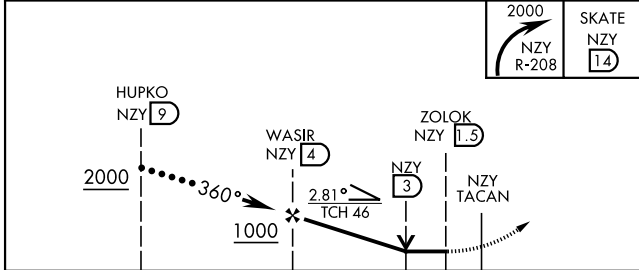

CATEGORY	C	D	E
S-36 *	760-1$\frac{7}{8}$ 741 (800-1$\frac{7}{8}$)		
CIRCLING	NOT AUTHORIZED		

SAN DIEGO, CALIFORNIA 32°42'N-117°13'W NORTH ISLAND NAS (HALSEY FIELD) (KNZY)

Amdt 5 26DEC24

HI-TACAN Z RWY 36

SW-3, 16 APR 2026 to 14 MAY 2026

SW-3, 16 APR 2026 to 14 MAY 2026

HIRL all rwy's
REIL Rwy 18, 29