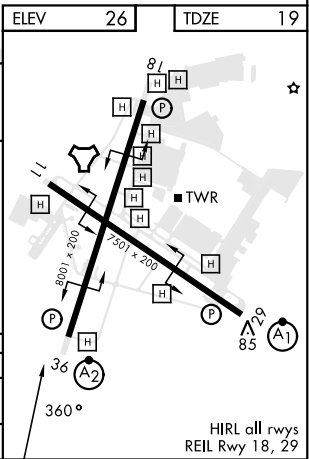

CATEGORY	C	D	E
S-36 *	760-1$\frac{7}{8}$ 741 (800-1$\frac{7}{8}$)		
CIRCLING	NOT AUTHORIZED		

SAN DIEGO, CALIFORNIA 32°42'N-117°13'W NORTH ISLAND NAS (HALSEY FIELD) (KNZY)

Amdt 5 26DEC24

HI-TACAN Z RWY 36

SW-3, 16 APR 2026 to 14 MAY 2026

SW-3, 16 APR 2026 to 14 MAY 2026

HIRL all rwy's
REIL Rwy 18, 29