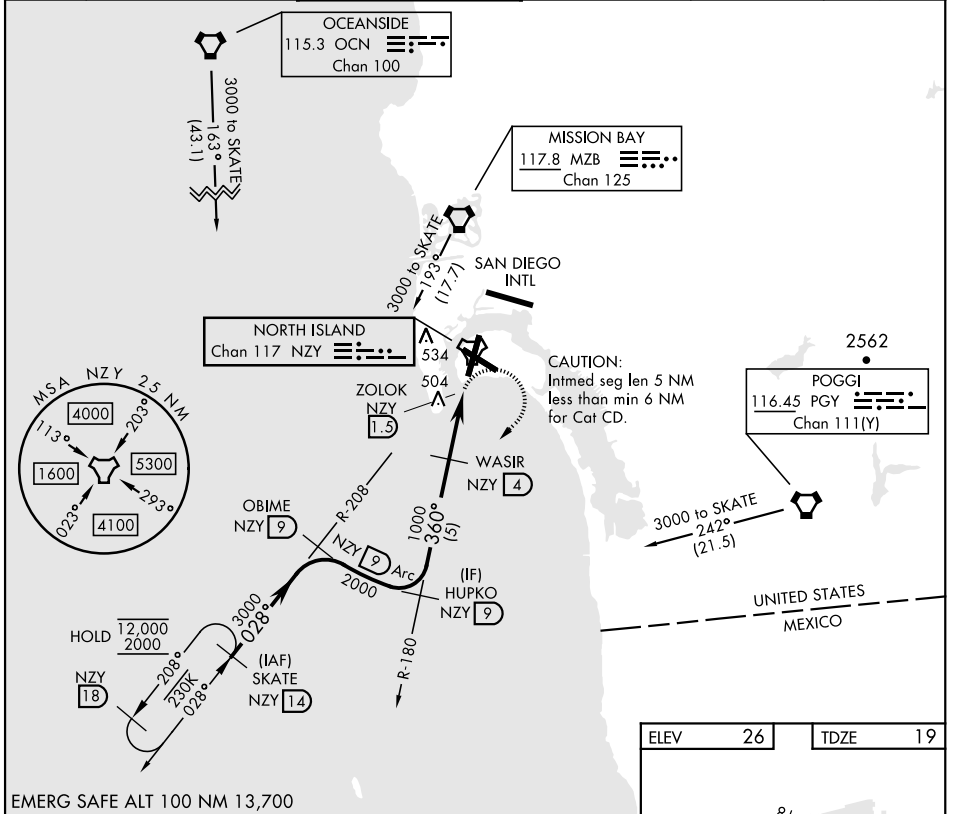

TACAN Y RWY 36

TACAN NZY Chan 117	APCH CRS 360°	Rwy ldg TDZE Arprt Elev	8001 19 26
-----------------------	------------------	-------------------------------	------------------

[USN]

NORTH ISLAND NAS (HALSEY FIELD) (KNZY)

▼ *When ALS inop, increase CAT A vis to 1 mile, CAT B vis to 1¼ miles, CAT CD vis to 2 miles.

SALSF (A2)

MISSED APPROACH: Climbing right turn to 2000 intercept the NZY TACAN R-208 to SKATE and hold.

ATIS ★ 317.8	SOCAL APP CON 125.15 317.55	TOWER ★ 135.1 336.4	GND CON 118.0 360.675	CLNC DEL 128.4 288.25	PAR/ASR
-----------------	--------------------------------	------------------------	--------------------------	--------------------------	---------

CATEGORY	A	B	C	D
S-36 *	760-¾ 741 (800-¾)	760-1 741 (800-1)	760-1⅞ 741 (800-1⅞)	741 (800-1⅞)
CIRCLING	NOT AUTHORIZED			

TACAN Y RWY 36

SW-3, 16 APR 2026 to 14 MAY 2026

SW-3, 16 APR 2026 to 14 MAY 2026