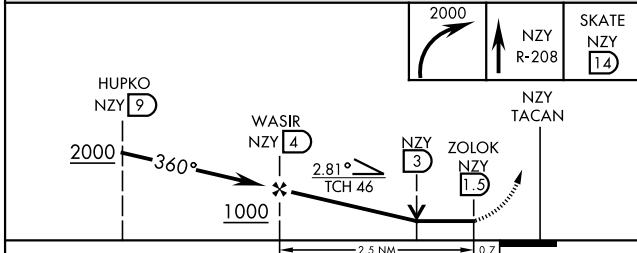

TACAN Y RWY 36

TACAN NZY Chan 117	APCH CRS 360°	Rwy ldg TDZE Arprt Elev	8001 19 26
-----------------------	------------------	-------------------------------	------------------

[USN]

NORTH ISLAND NAS (HALSEY FIELD) (KNZY)

▼ *When ALS inop, increase CAT A vis to 1 mile, CAT B vis to 1¼ miles, CAT CD vis to 2 miles.

SALSF (A2)

MISSED APPROACH: Climbing right turn to 2000 intercept the NZY TACAN R-208 to SKATE and hold.

ATIS ★ 317.8	SOCAL APP CON 125.15 317.55	TOWER ★ 135.1 336.4	GND CON 118.0 360.675	CLNC DEL 128.4 288.25	PAR/ASR
-----------------	--------------------------------	------------------------	--------------------------	--------------------------	---------

CATEGORY	A	B	C	D
S-36 *	760-¾ 741 (800-¾)	760-1 741 (800-1)	760-1⅞ 741 (800-1⅞)	741 (800-1⅞)
CIRCLING	NOT AUTHORIZED			

TACAN Y RWY 36

SW-3, 16 APR 2026 to 14 MAY 2026

SW-3, 16 APR 2026 to 14 MAY 2026