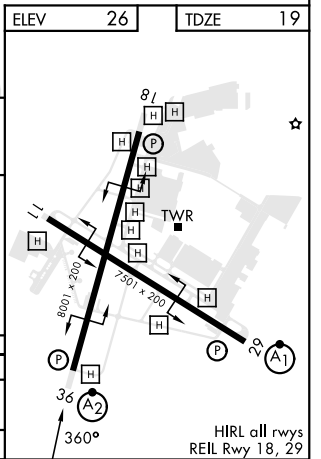

TACAN Y RWY 36

TACAN NZY Chan 117	APCH CRS 360°	Rwy ldg TDZE Arprt Elev	8001 19 26
-----------------------	------------------	-------------------------------	------------------

[USN]

NORTH ISLAND NAS (HALSEY FIELD) (KNZY)

▼ *When ALS inop, increase CAT A vis to 1 mile, CAT B vis to 1¼ miles, CAT CD vis to 2 miles.

SALSF (A2)

MISSED APPROACH: Climbing right turn to 2000 intercept the NZY TACAN R-208 to SKATE and hold.

ATIS ★ 317.8	SOCAL APP CON 125.15 317.55	TOWER ★ 135.1 336.4	GND CON 118.0 360.675	CLNC DEL 128.4 288.25	PAR/ASR
-----------------	--------------------------------	------------------------	--------------------------	--------------------------	---------

CATEGORY	A	B	C	D
S-36 *	760-¾ 741 (800-¾)	760-1 741 (800-1)	760-1⅞ 741 (800-1⅞)	741 (800-1⅞)
CIRCLING	NOT AUTHORIZED			

TACAN Y RWY 36

SW-3, 16 APR 2026 to 14 MAY 2026

SW-3, 16 APR 2026 to 14 MAY 2026