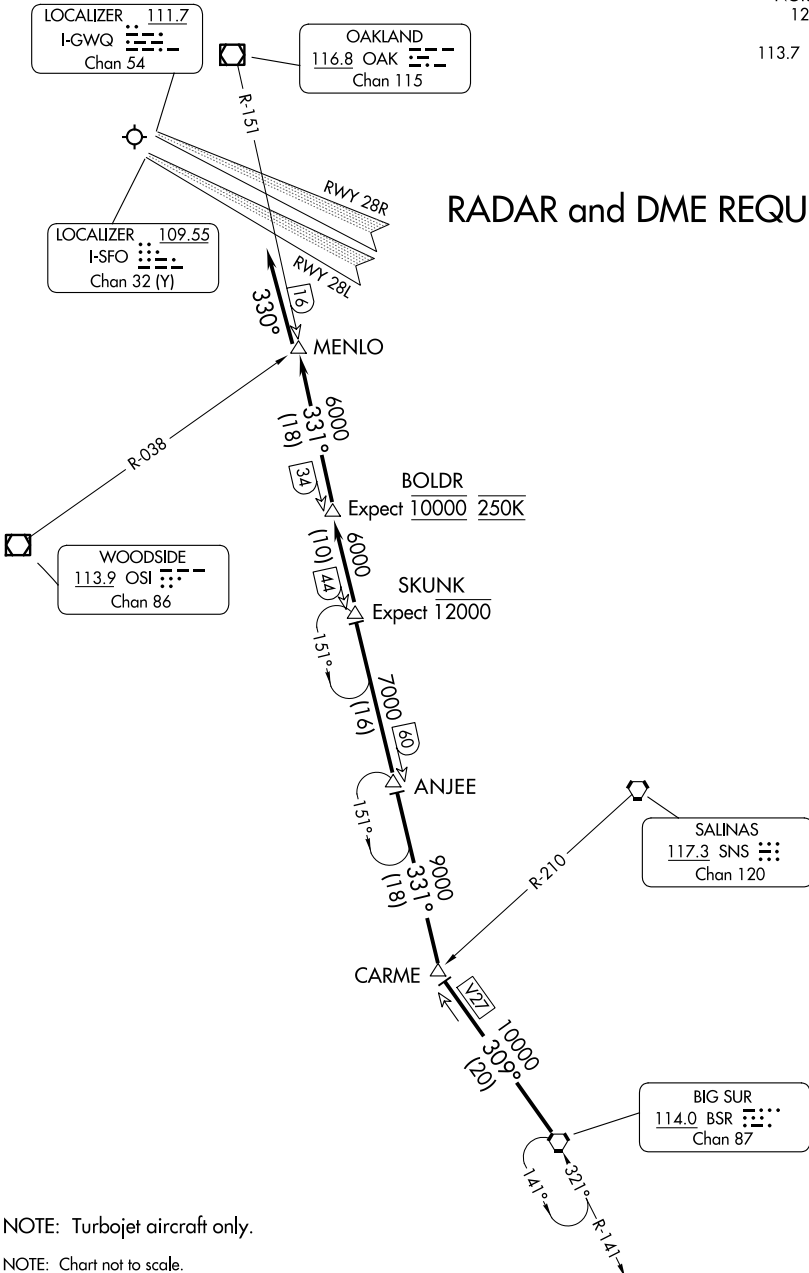

(BSR.BSR3) 23334

BIG SUR THREE ARRIVAL

AL-375 (FAA)

SAN FRANCISCO INTL (SFO)
SAN FRANCISCO, CALIFORNIA

OAKLAND CENTER
125.45 307.3
NORCAL APP CON
128.575 254.25
D-ATIS
113.7 115.8 118.85

RADAR and DME REQUIRED

NOTE: Turboprop aircraft only.

NOTE: Chart not to scale.

BIG SUR THREE ARRIVAL

(BSR.BSR3) 15SEP16

SAN FRANCISCO, CALIFORNIA
SAN FRANCISCO INTL (SFO)

SW-2, 16 APR 2026 to 14 MAY 2026

SW-2, 16 APR 2026 to 14 MAY 2026