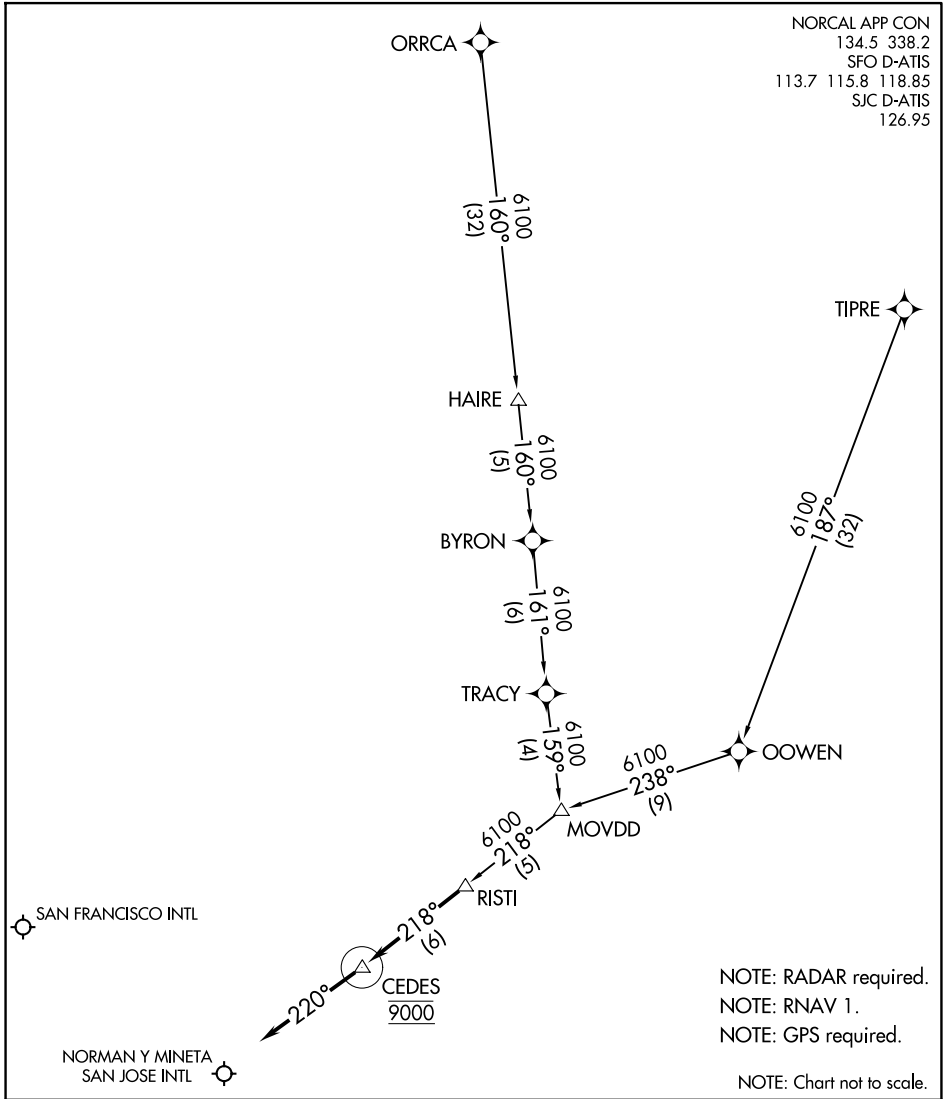

RISTI ONE ARRIVAL (RNAV)

AL-375 (FAA)

SAN FRANCISCO, CALIFORNIA

NORCAL APP CON
 134.5 338.2
 SFO D-ATIS
 113.7 115.8 118.85
 SJC D-ATIS
 126.95

SW-2, 16 APR 2026 to 14 MAY 2026

SW-2, 16 APR 2026 to 14 MAY 2026

ARRIVAL ROUTE DESCRIPTION

ORRCA TRANSITION (ORRCA.RISTI1)

TIPRE TRANSITION (TIPRE.RISTI1)

LANDING KSFO/KSJC: From RISTI on track 218° to cross CEDES at 9000, then on heading 220° or as assigned by ATC. Expect RADAR vectors to final approach course.