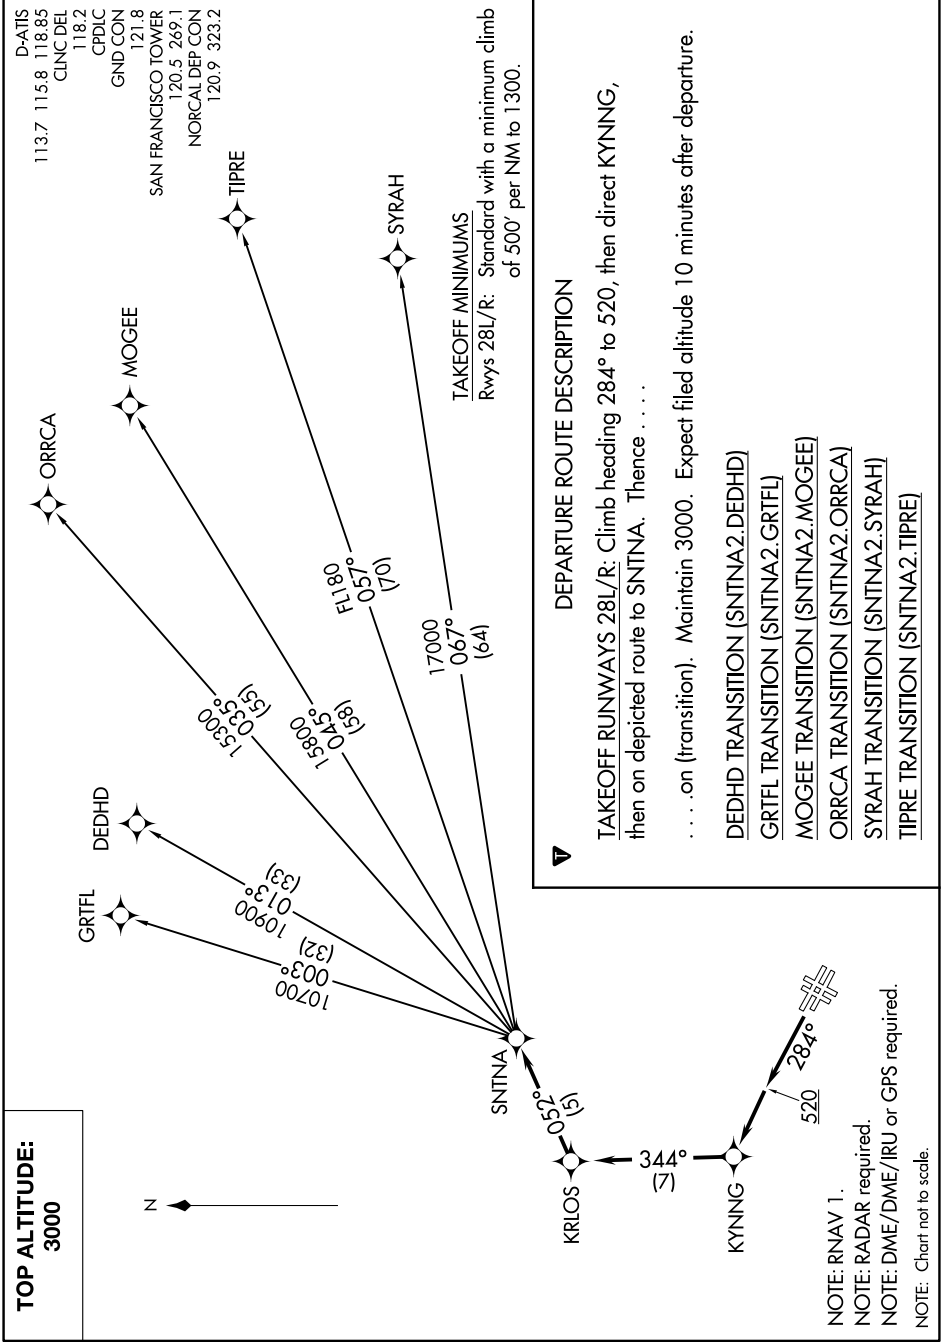

(SNTNA2.SNTNA) 17341

SNTNA TWO DEPARTURE (RNAV)

AL-375 (FAA)

SAN FRANCISCO INTL (SFO)
SAN FRANCISCO, CALIFORNIA

SW-2, 16 APR 2026 to 14 MAY 2026

SW-2, 16 APR 2026 to 14 MAY 2026

SNTNA TWO DEPARTURE (RNAV)

(SNTNA2.SNTNA) 25JUN15