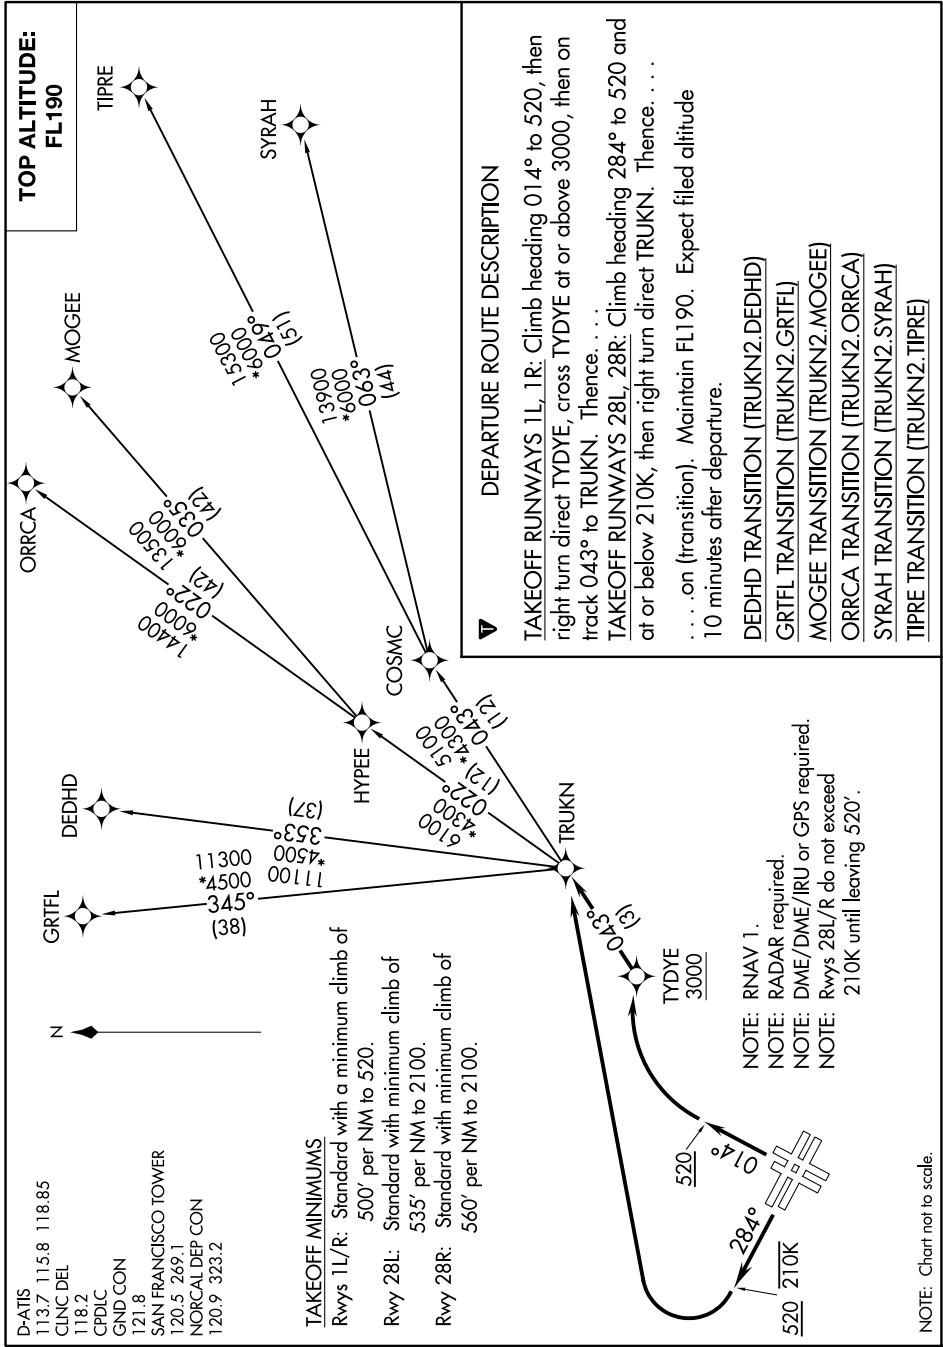

TRUKN TWO DEPARTURE (RNAV)

AL-375 (FAA)

SAN FRANCISCO INTL (SFO)
SAN FRANCISCO, CALIFORNIA

SW-2, 16 APR 2026 to 14 MAY 2026

SW-2, 16 APR 2026 to 14 MAY 2026

TRUKN TWO DEPARTURE (RNAV)

(TRUKN2.TRUKN) 25JUN15

SAN FRANCISCO, CALIFORNIA
SAN FRANCISCO INTL (SFO)

NOTE: Chart not to scale.