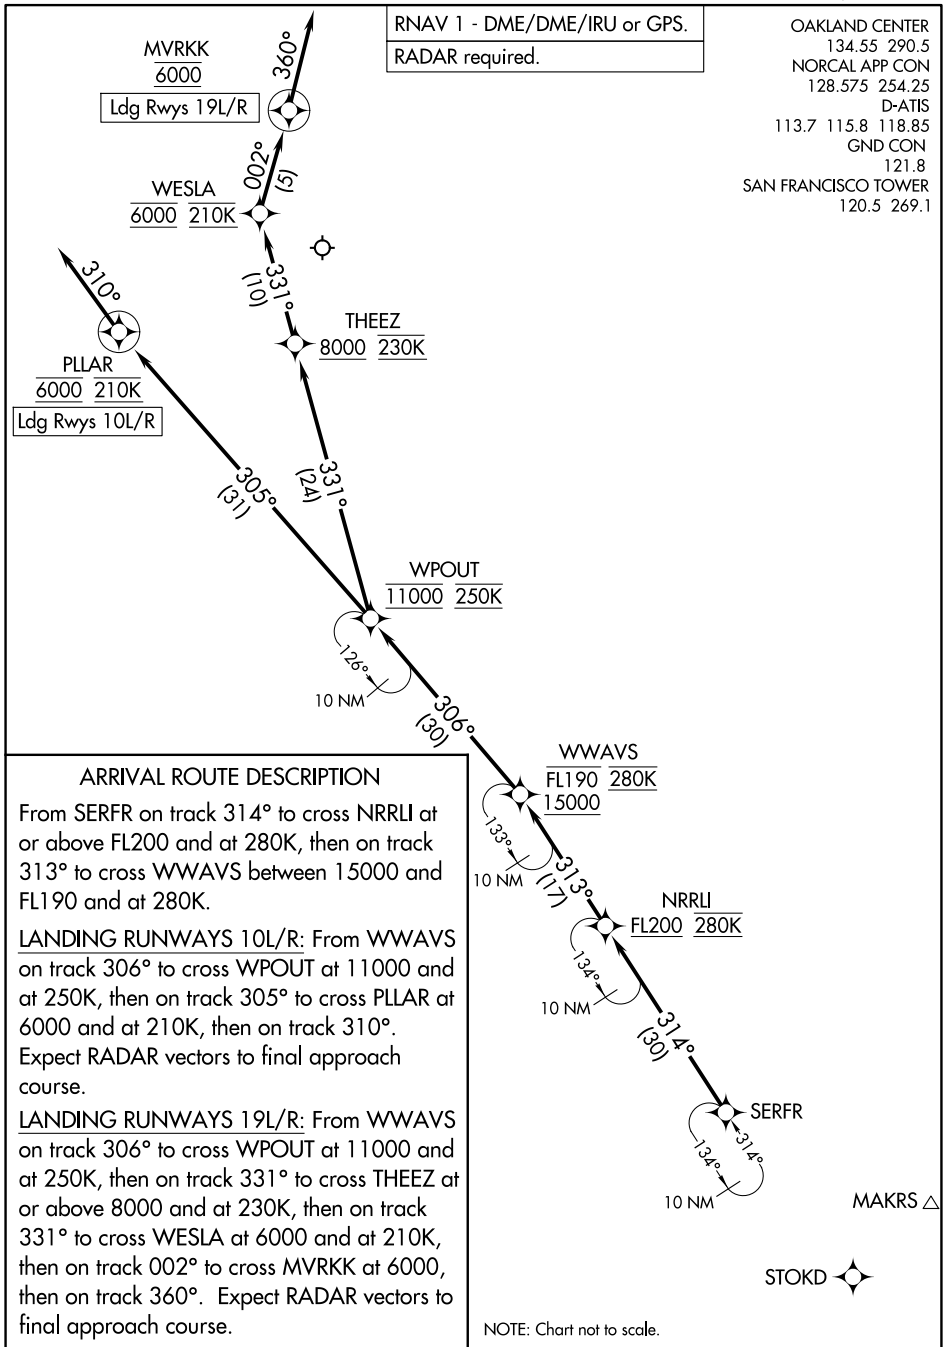

(SERFR.WWAVS2) 24193

WWAVS TWO ARRIVAL (RNAV)

AL-375 (FAA)

SAN FRANCISCO INTL (SFO)
SAN FRANCISCO, CALIFORNIA

RNAV 1 - DME/DME/IRU or GPS.
RADAR required.

OAKLAND CENTER
134.55 290.5
NORCAL APP CON
128.575 254.25
D-ATIS
113.7 115.8 118.85
GND CON
121.8
SAN FRANCISCO TOWER
120.5 269.1

SW-2, 16 APR 2026 to 14 MAY 2026

SW-2, 16 APR 2026 to 14 MAY 2026

WWAVS TWO ARRIVAL (RNAV)
(SERFR.WWAVS2) 11JUL24

SAN FRANCISCO, CALIFORNIA
SAN FRANCISCO INTL (SFO)