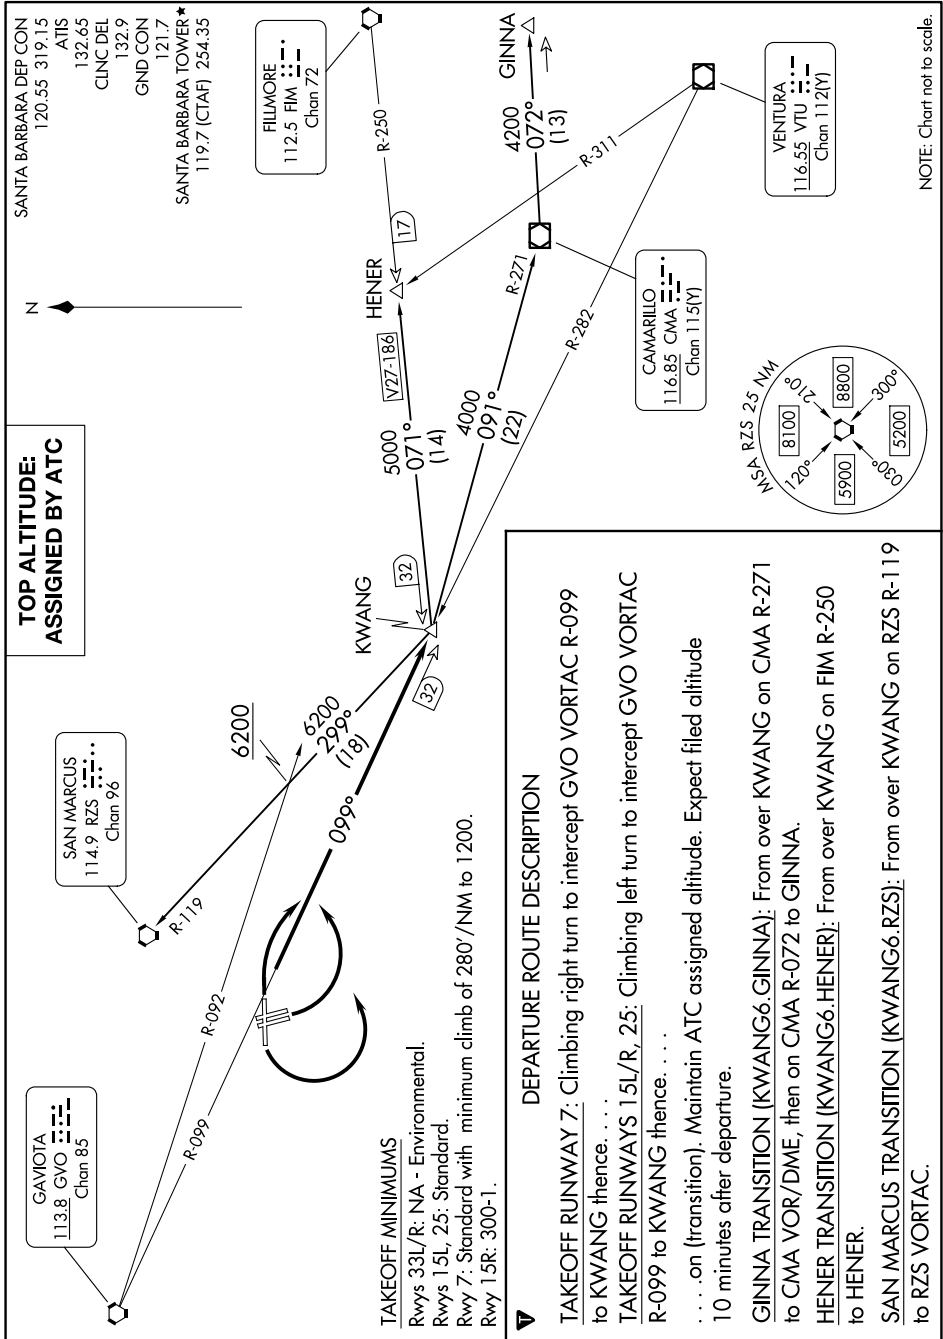

KWANG SIX DEPARTURE

AL-378 (FAA)

SW-3, 16 APR 2026 to 14 MAY 2026

NOTE: Chart not to scale.

SW-3, 16 APR 2026 to 14 MAY 2026