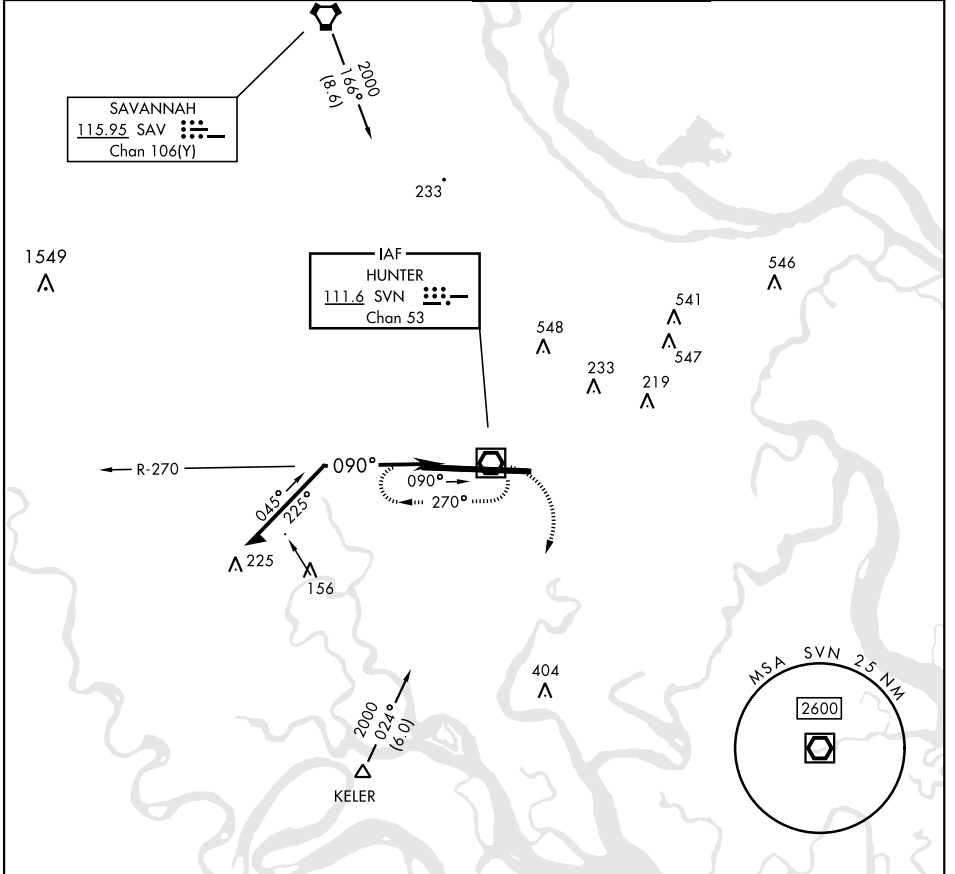

SAVANNAH, GEORGIA

COPTER VOR RWY 10

SVN VOR/DME 111.6 Chan 53	APCH CRS 090°	Rwy Idg 11,393 THRE 17 Arprt Elev 41
---	-------------------------	---

[USA]

HUNTER AAF (KSVN)

MISSED APPROACH: Climbing right turn to 1300 via SVN VOR/DME R-195, then climbing right turn to 2000 direct SVN and hold.

ATIS ★ 127.525 323.125	SAVANNAH APP CON ★ 120.4 353.775	TOWER ★ 124.975 (CTAF) 279.575	GND CON ★ 121.8 291.675
----------------------------------	--	--	-----------------------------------

SAVANNAH, GEORGIA

32°01'N-81°09'W

HUNTER AAF (KSVN)

Orig A 20OCT11

COPTER VOR RWY 10

SE-4, 16 APR 2026 to 14 MAY 2026

SE-4, 16 APR 2026 to 14 MAY 2026