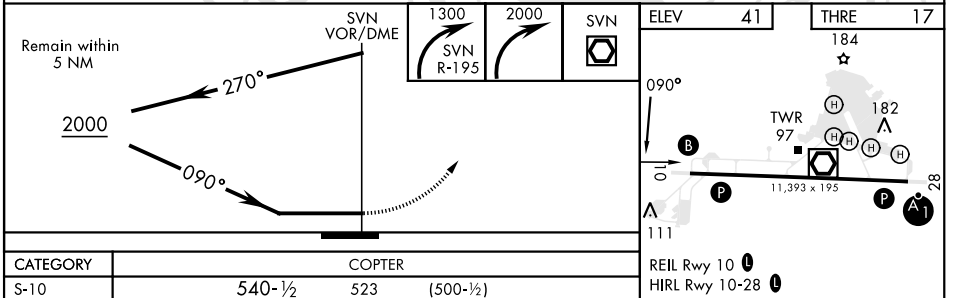

SAVANNAH, GEORGIA

COPTER VOR RWY 10

SVN VOR/DME 111.6 Chan 53	APCH CRS 090°	Rwy Idg 11,393 THRE 17 Arprt Elev 41
---	-------------------------	---

[USA]

HUNTER AAF (KSVN)

MISSED APPROACH: Climbing right turn to 1300 via SVN VOR/DME R-195, then climbing right turn to 2000 direct SVN and hold.

ATIS ★ 127.525 323.125	SAVANNAH APP CON ★ 120.4 353.775	TOWER ★ 124.975 (CTAF) 279.575	GND CON ★ 121.8 291.675
----------------------------------	--	--	-----------------------------------

SAVANNAH, GEORGIA

32°01'N-81°09'W

HUNTER AAF (KSVN)

Orig A 20OCT11

COPTER VOR RWY 10

SE-4, 16 APR 2026 to 14 MAY 2026

SE-4, 16 APR 2026 to 14 MAY 2026