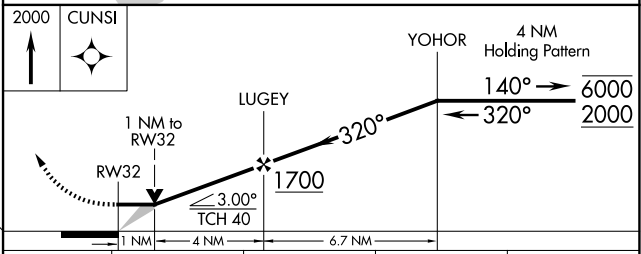

WAAS CH 48925 W32A	APP CRS 320°	Rwy Ldg TDZE Apt Elev	4990 60 62
--	------------------------	-----------------------------	---------------------------------------

RNAV (GPS) RWY 32

SEBRING RGNL (SEF)

RNP APCH-GPS.	MISSED APPROACH: Climb to 2000 direct CUNSI and hold.
<p>⚠ Straight-in Rwy 32 NA at night, Circling Rwy 14 NA at night.</p> <p>⚠</p>	

AWOS-3 119.475	MIAMI CENTER 134.55 257.7	UNICOM 122.7 (CTAF) 0
--------------------------	-------------------------------------	---------------------------------

CATEGORY	A	B	C	D
LP MDA	420-1 360 (400-1)			
LNAV MDA	480-1	420 (500-1)	480-1½	420 (500-1½)
C CIRCLING	600-1	538 (600-1)	600-1½ 538 (600-1½)	880-2¾ 818 (900-2¾)