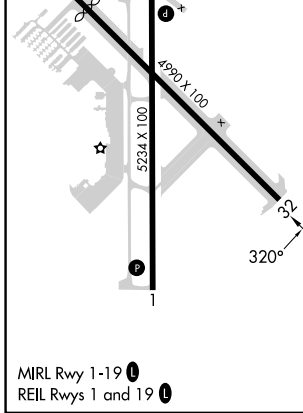

WAAS CH 48925 W32A	APP CRS 320°	Rwy Ldg TDZE Apt Elev	4990 60 62
--	------------------------	-----------------------------	---------------------------------------

RNAV (GPS) RWY 32

SEBRING RGNL (SEF)

RNP APCH-GPS.	MISSED APPROACH: Climb to 2000 direct CUNSI and hold.
<p>⚠ Straight-in Rwy 32 NA at night, Circling Rwy 14 NA at night.</p> <p>⚠</p>	

AWOS-3 119.475	MIAMI CENTER 134.55 257.7	UNICOM 122.7 (CTAF) 0
--------------------------	-------------------------------------	---------------------------------

CATEGORY	A	B	C	D
LP MDA	420-1 360 (400-1)			
LNAV MDA	480-1	420 (500-1)	480-1½	420 (500-1½)
C CIRCLING	600-1	538 (600-1)	600-1½ 538 (600-1½)	880-2¾ 818 (900-2¾)