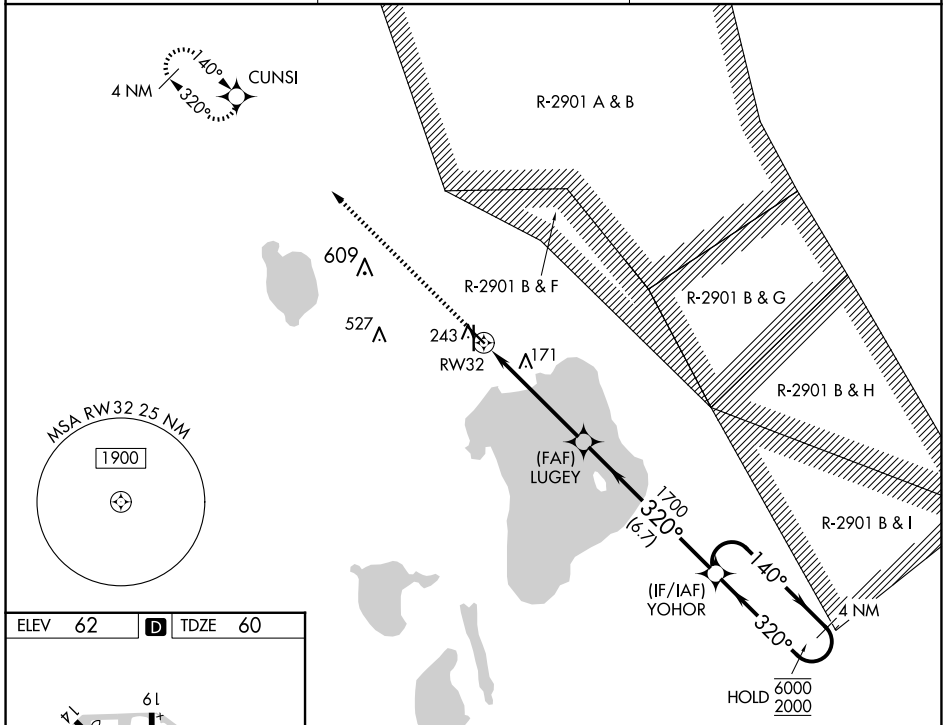

WAAS CH 48925 W32A	APP CRS 320°	Rwy Ldg TDZE Apt Elev	4990 60 62
--	------------------------	-----------------------------	---------------------------------------

RNAV (GPS) RWY 32

SEBRING RGNL (SEF)

RNP APCH-GPS.	MISSED APPROACH: Climb to 2000 direct CUNSI and hold.
<p>⚠ Straight-in Rwy 32 NA at night, Circling Rwy 14 NA at night.</p> <p>⚠</p>	

AWOS-3 119.475	MIAMI CENTER 134.55 257.7	UNICOM 122.7 (CTAF) 0
--------------------------	-------------------------------------	---------------------------------

CATEGORY	A	B	C	D
LP MDA	420-1 360 (400-1)			
LNAV MDA	480-1	420 (500-1)	480-1½	420 (500-1½)
C CIRCLING	600-1	538 (600-1)	600-1½ 538 (600-1½)	880-2¾ 818 (900-2¾)

SE-3, 16 APR 2026 to 14 MAY 2026

SE-3, 16 APR 2026 to 14 MAY 2026