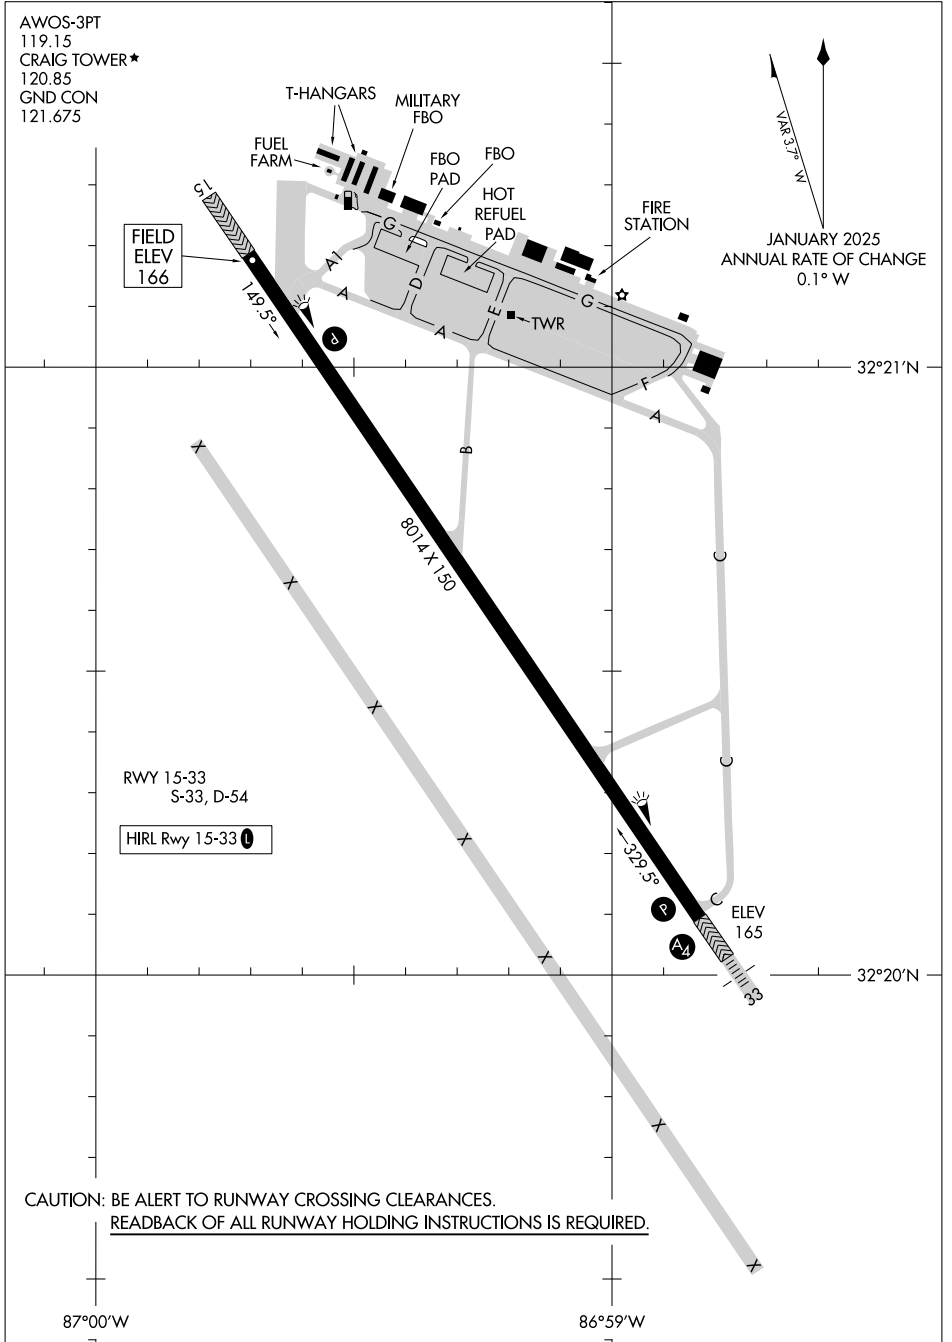

25331

# AIRPORT DIAGRAM

AL-387 (FAA)

CRAIG FLD (SE/M)  
SELMA, ALABAMA

SE-4, 16 APR 2026 to 14 MAY 2026

SE-4, 16 APR 2026 to 14 MAY 2026

# AIRPORT DIAGRAM

25331

SELMA, ALABAMA  
CRAIG FLD (SE/M)