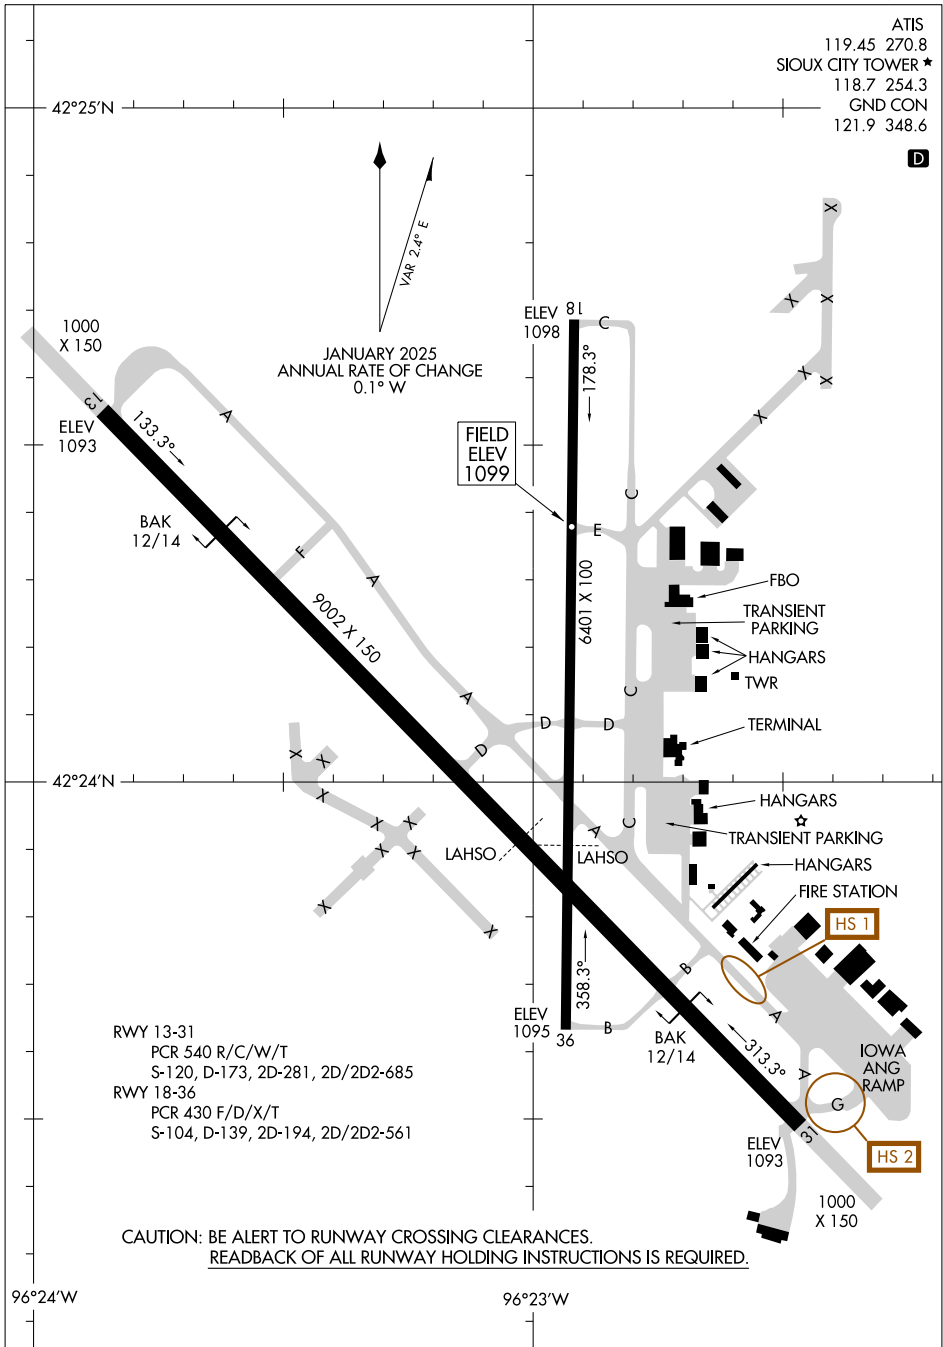

25331

AIRPORT DIAGRAM

SIoux GATEWAY/BRIG GENERAL BUD DAY FLD (SU Σ X)
AL-395 (FAA)

SIoux CITY, IOWA

ATIS 119.45 270.8
 SIoux CITY TOWER * 118.7 254.3
 118.7 254.3
 GND CON 121.9 348.6

D

NC-3, 16 APR 2026 to 14 MAY 2026

NC-3, 16 APR 2026 to 14 MAY 2026

AIRPORT DIAGRAM

25331

SIoux GATEWAY/BRIG GENERAL BUD DAY FLD (SU Σ X)
SIoux CITY, IOWA

SIoux CITY, IOWA