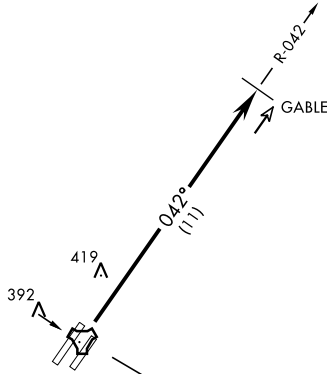

GABLE-FOUR DEPARTURE (GABLE4.GABLE)

SHAW AFB (KSSC)
SUMTER, SOUTH CAROLINA

ATIS ★ 132.125 270.1
TOWER ★
126.65 254.25
DEP CON ★
125.4 318.1
JACKSONVILLE CENTER
124.7 298.9

[USAF]

△ 1573

SHAW
Chan 38 SSC

RWY 4R, Terrain 0 ft inward of DER, 500 ft left of centerline, 236 ft MSL.

EMERG SAFE ALT 100 NM 3800

DEPARTURE ROUTE DESCRIPTION

TAKEOFF RWY 4R/L: Climbing to 2000, intercept SSC TACAN R-042 until SSC 11 DME, then as directed by ATC.

GABLE-FOUR DEPARTURE (GABLE4.GABLE)

Amdt 4

SUMTER, SOUTH CAROLINA
SHAW AFB (KSSC)