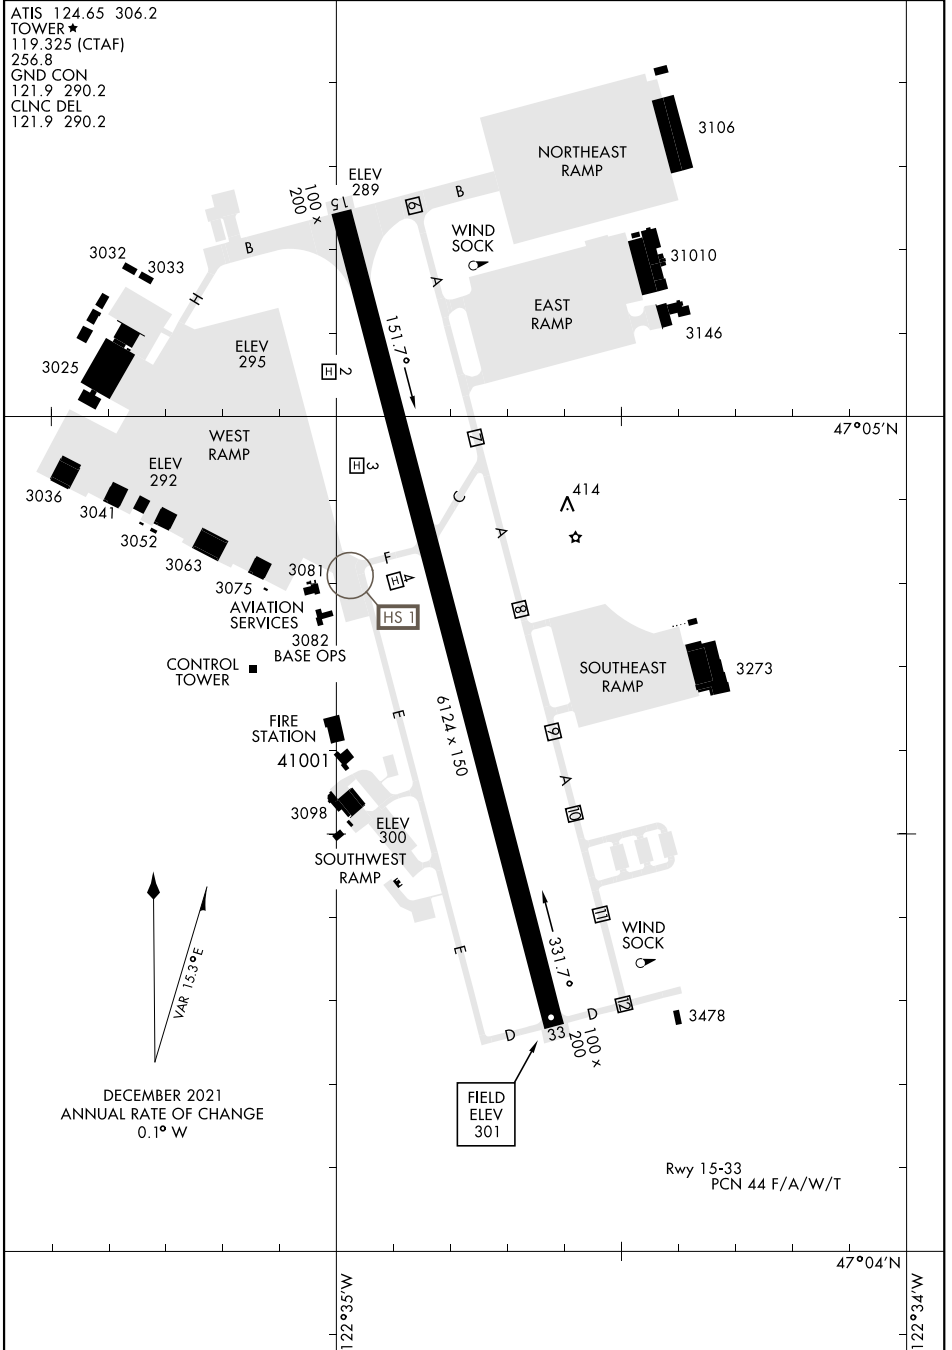

25107

AIRPORT DIAGRAM

GRAY AAF (JOINT BASE LEWIS MCCORD) (KGRF)
[USA] FORT LEWIS, WASHINGTON

NW-1, 16 APR 2026 to 14 MAY 2026

NW-1, 16 APR 2026 to 14 MAY 2026

AIRPORT DIAGRAM

FORT LEWIS, WASHINGTON
GRAY AAF (JOINT BASE LEWIS MCCORD) (KGRF)