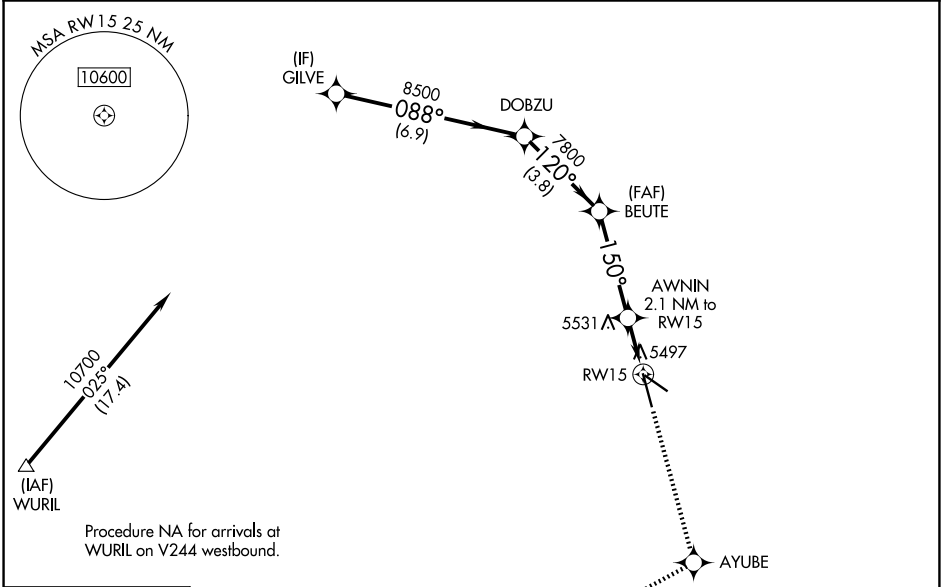

WAAS CH 42924 W15A	APP CRS 150°	Rwy Ldg TDZE Apt Elev	7160 5430 5430
--	------------------------	-----------------------------	---

RNAV (GPS) RWY 15

TONOPAH (TPH)

RNP APCH - GPS.	MISSED APPROACH: Climb to 11000 direct AYUBE and on track 226° to ZOTUX and hold.
When local altimeter setting not received, procedure NA.	

ASOS 118.875	NELLIS APP CON 119.35 254.4	UNICOM 123.0 (CTAF) 0
------------------------	---------------------------------------	---------------------------------

CATEGORY	A	B	C	D
LP MDA	5760-1 330 (400-1)			NA
LNAV MDA	5820-1	390 (400-1)	5820-1½ 390 (400-1½)	NA

MIRL Rwy 11-29 and 15-33 0

SW-4, 16 APR 2026 to 14 MAY 2026

SW-4, 16 APR 2026 to 14 MAY 2026