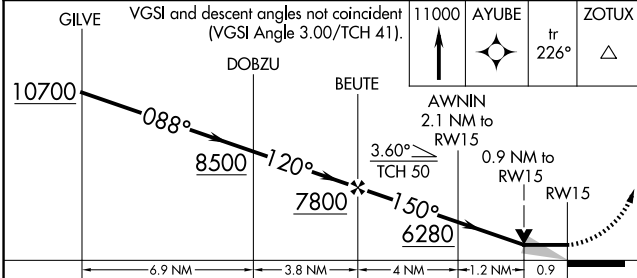

WAAS CH 42924 W15A	APP CRS 150°	Rwy Ldg TDZE Apt Elev	7160 5430 5430
--	------------------------	-----------------------------	---

RNAV (GPS) RWY 15

TONOPAH (TPH)

RNP APCH - GPS.	MISSED APPROACH: Climb to 11000 direct AYUBE and on track 226° to ZOTUX and hold.
When local altimeter setting not received, procedure NA.	

ASOS 118.875	NELLIS APP CON 119.35 254.4	UNICOM 123.0 (CTAF) 0
------------------------	---------------------------------------	---------------------------------

CATEGORY	A	B	C	D
LP MDA	5760-1 330 (400-1)			NA
LNAV MDA	5820-1	390 (400-1)	5820-1½ 390 (400-1½)	NA