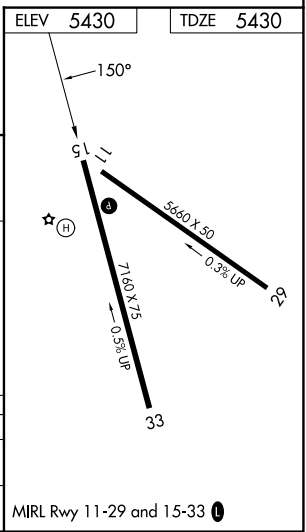

WAAS CH 42924 W15A	APP CRS 150°	Rwy Ldg TDZE Apt Elev	7160 5430 5430
--	------------------------	-----------------------------	---

RNAV (GPS) RWY 15

TONOPAH (TPH)

RNP APCH - GPS.	MISSED APPROACH: Climb to 11000 direct AYUBE and on track 226° to ZOTUX and hold.
When local altimeter setting not received, procedure NA.	

ASOS 118.875	NELLIS APP CON 119.35 254.4	UNICOM 123.0 (CTAF) 0
------------------------	---------------------------------------	---------------------------------

CATEGORY	A	B	C	D
LP MDA	5760-1 330 (400-1)			NA
LNAV MDA	5820-1	390 (400-1)	5820-1½ 390 (400-1½)	NA