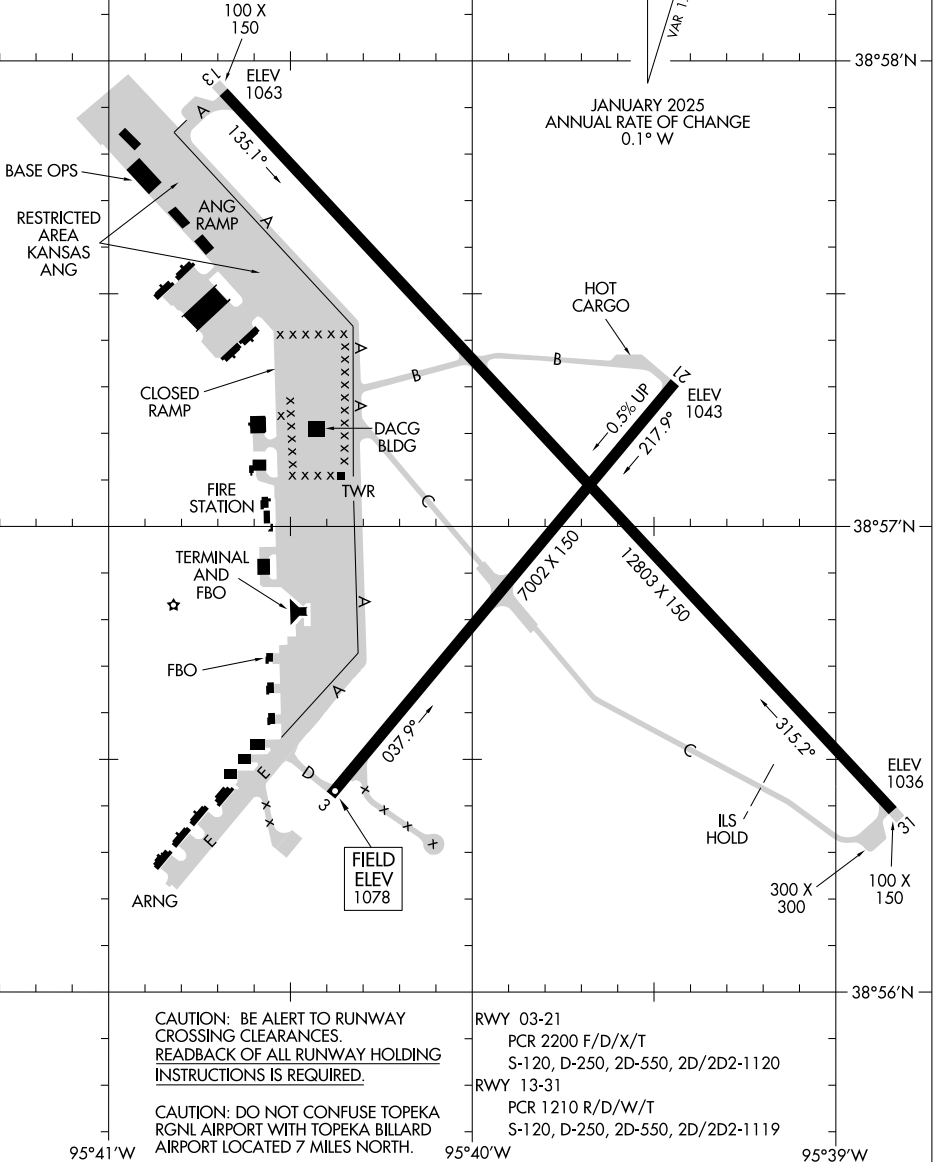

25331

AIRPORT DIAGRAM

AL-424 (FAA)

TOPEKA RGNL (F0E)
TOPEKA, KANSAS

ATIS
128.25
FORBES TOWER*
120.8 340.2
GND CON
118.425 275.8

D

NC-2, 16 APR 2026 to 14 MAY 2026

NC-2, 16 APR 2026 to 14 MAY 2026

CAUTION: BE ALERT TO RUNWAY CROSSING CLEARANCES.
READBACK OF ALL RUNWAY HOLDING INSTRUCTIONS IS REQUIRED.

CAUTION: DO NOT CONFUSE TOPEKA RGNL AIRPORT WITH TOPEKA BILLARD AIRPORT LOCATED 7 MILES NORTH.

RWY 03-21
PCR 2200 F/D/X/T
S-120, D-250, 2D-550, 2D/2D2-1120

RWY 13-31
PCR 1210 R/D/W/T
S-120, D-250, 2D-550, 2D/2D2-1119

AIRPORT DIAGRAM

25331

TOPEKA, KANSAS
TOPEKA RGNL (F0E)