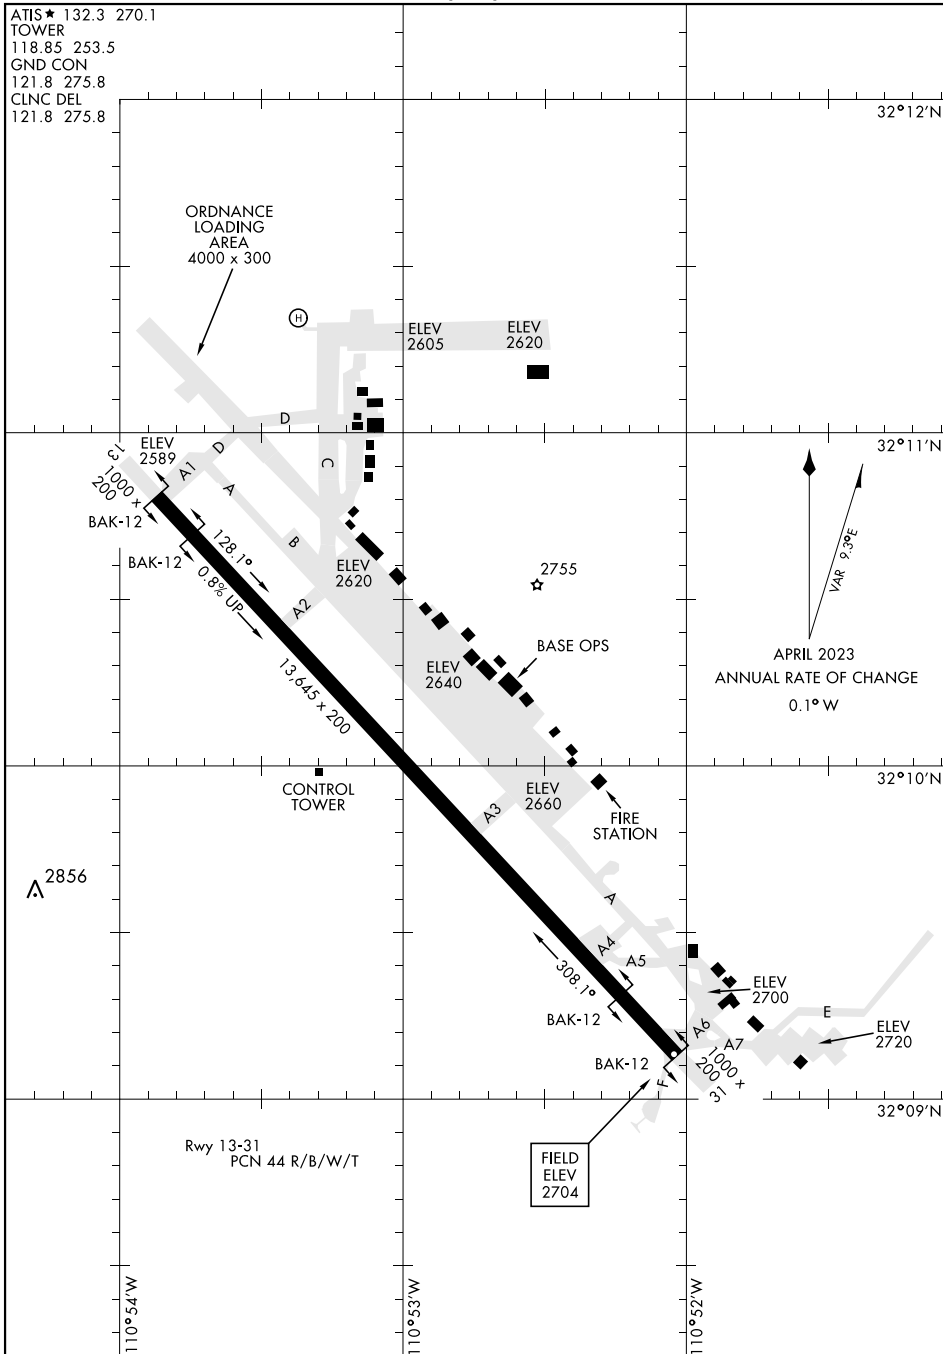

# AIRPORT DIAGRAM

[USAF]

DAVIS-MONTHAN AFB (KDMA)

TUCSON, ARIZONA

SW-4, 16 APR 2026 to 14 MAY 2026

SW-4, 16 APR 2026 to 14 MAY 2026

# AIRPORT DIAGRAM

TUCSON, ARIZONA  
 DAVIS-MONTHAN AFB (KDMA)