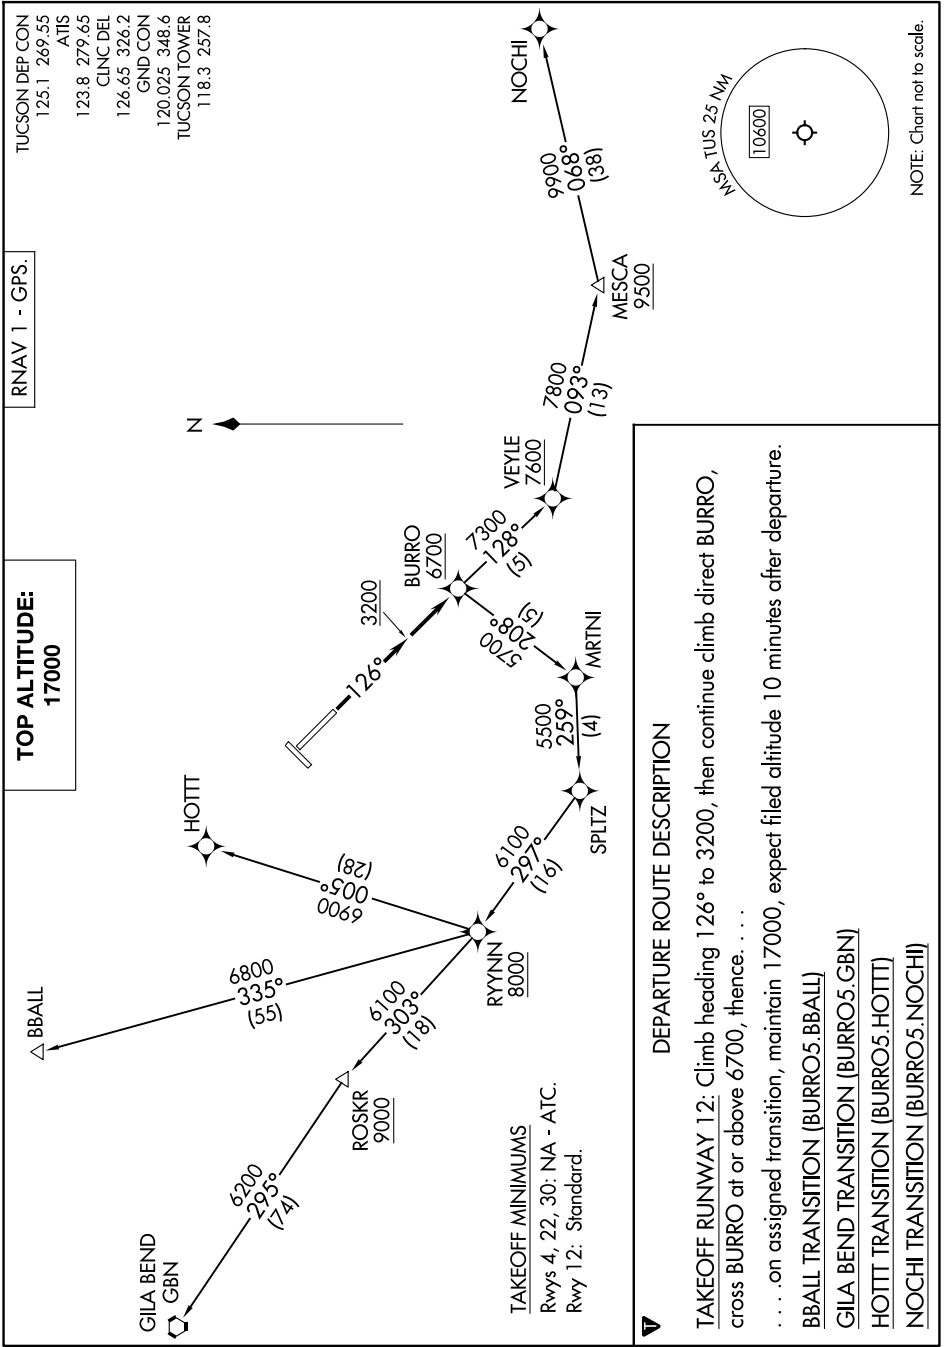

BURRO FIVE DEPARTURE (RNAV)

AL-430 (FAA)

TUCSON INTL (TUS)
TUCSON, ARIZONA

SW-4, 16 APR 2026 to 14 MAY 2026

BURRO FIVE DEPARTURE (RNAV)

TUCSON, ARIZONA
TUCSON INTL (TUS)

SW-4, 16 APR 2026 to 14 MAY 2026