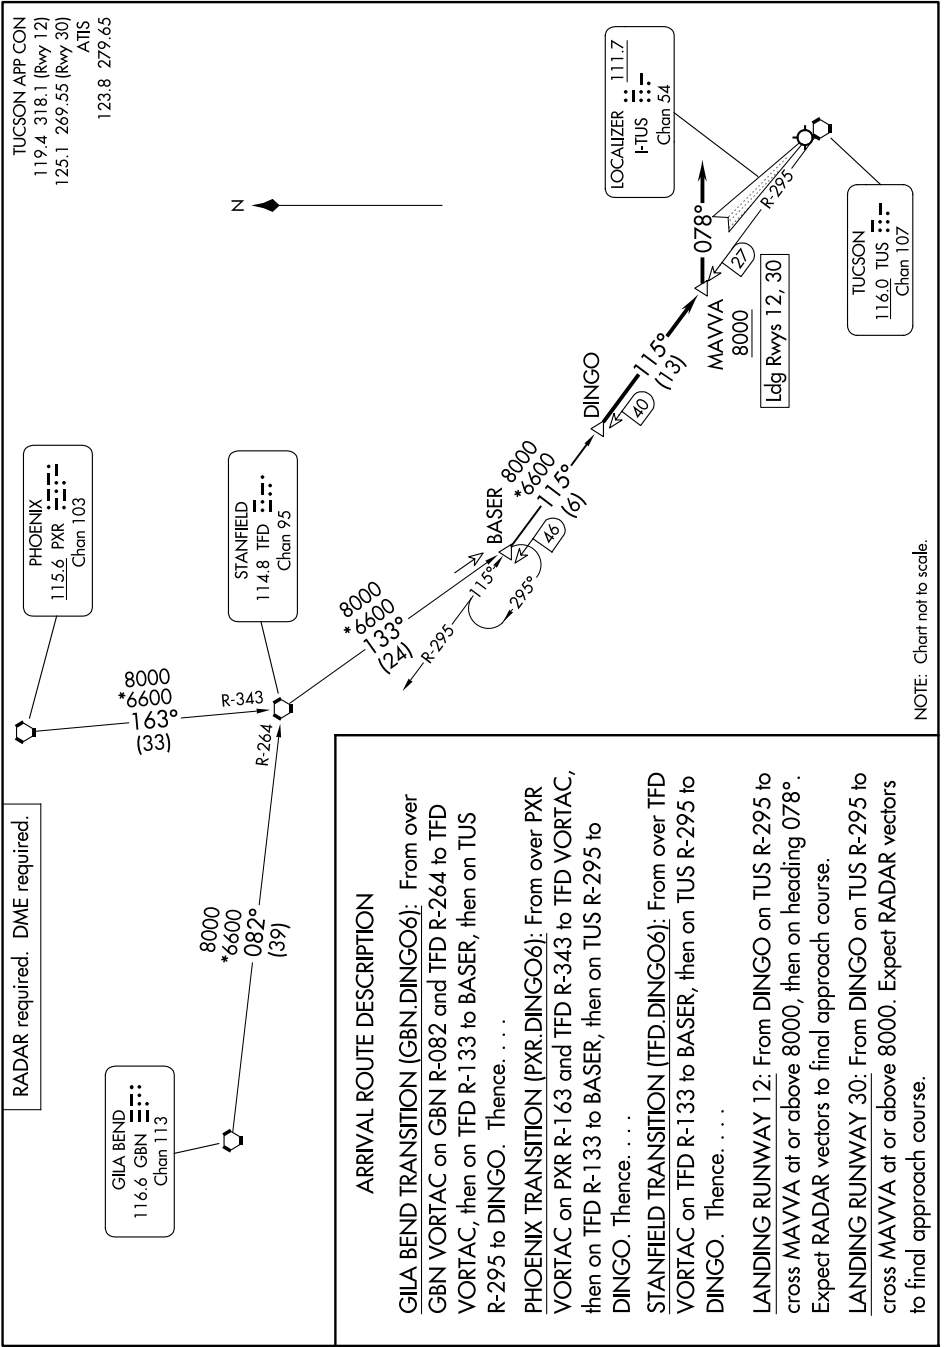

# DINGO SIX ARRIVAL

AL-430 (FAA)

TUCSON INTL (TUS)  
TUCSON, ARIZONA

SW-4, 16 APR 2026 to 14 MAY 2026

# DINGO SIX ARRIVAL

TUCSON, ARIZONA  
TUCSON INTL (TUS)

SW-4, 16 APR 2026 to 14 MAY 2026