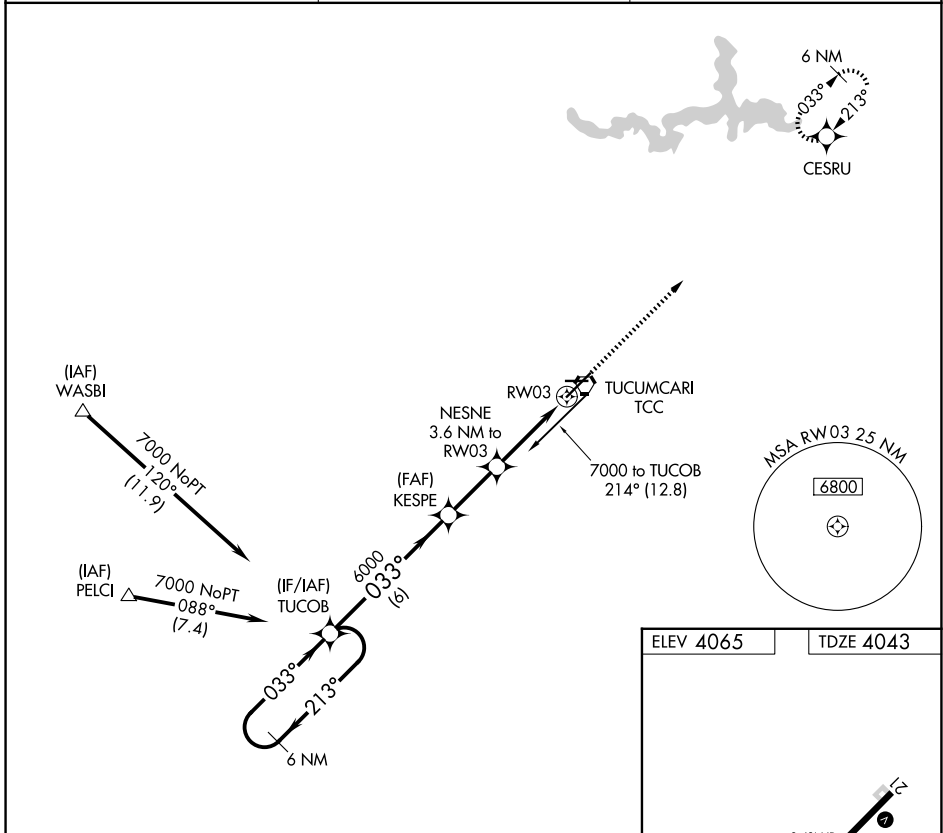

# RNAV (GPS) RWY 3

TUCUMCARI MUNI (TCC)

APP CRS <b>033°</b>	Rwy Ldg <b>7104</b>
	TDZE <b>4043</b>
	Apt Elev <b>4065</b>

RNP APCH.

▼ If local altimeter setting not received, procedure NA.

MISSED APPROACH: Climb to 6000 direct CESRU and hold.

ASOS  
**119.275**

ALBUQUERQUE CENTER  
**126.85 285.6**

UNICOM  
**122.95 (CTAF) 0**

ELEV 4065	TDZE 4043
-----------	-----------

CATEGORY	A	B	C	D
LNAV MDA	4420-1	377 (400-1)		4420-1¼ 377 (400-1¼)

SW-1, 16 APR 2026 to 14 MAY 2026

SW-1, 16 APR 2026 to 14 MAY 2026