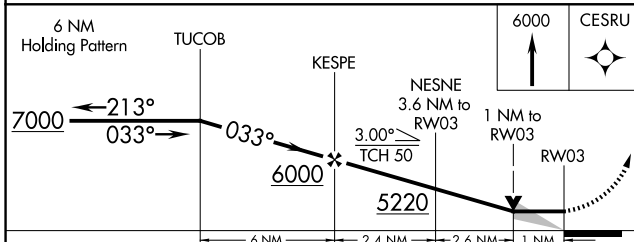

CATEGORY	A	B	C	D
LNAV MDA	4420-1	377 (400-1)		4420-1¼ 377 (400-1¼)

SW-1, 16 APR 2026 to 14 MAY 2026

SW-1, 16 APR 2026 to 14 MAY 2026