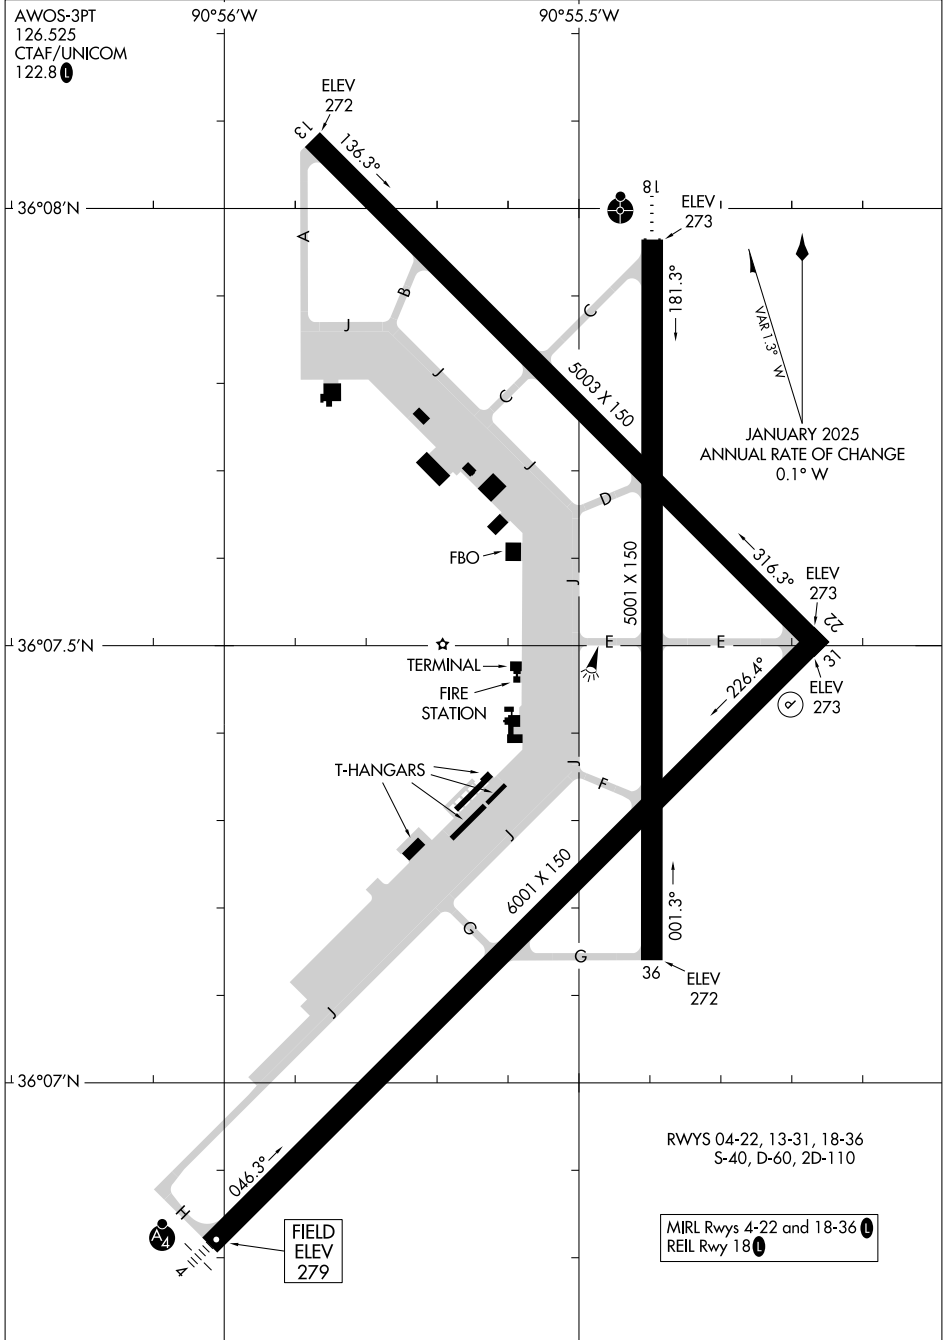

25219

AIRPORT DIAGRAM

AL-441 (FAA)

WALNUT RIDGE RGNL (A.R.G)
WALNUT RIDGE, ARKANSAS

AWOS-3PT
126.525
CTAF/UNICOM
122.8

90°56'W

90°55.5'W

36°08'N

36°07.5'N

36°07'N

SC-1, 16 APR 2026 to 14 MAY 2026

SC-1, 16 APR 2026 to 14 MAY 2026

AIRPORT DIAGRAM
25219

WALNUT RIDGE, ARKANSAS
WALNUT RIDGE RGNL (A.R.G)