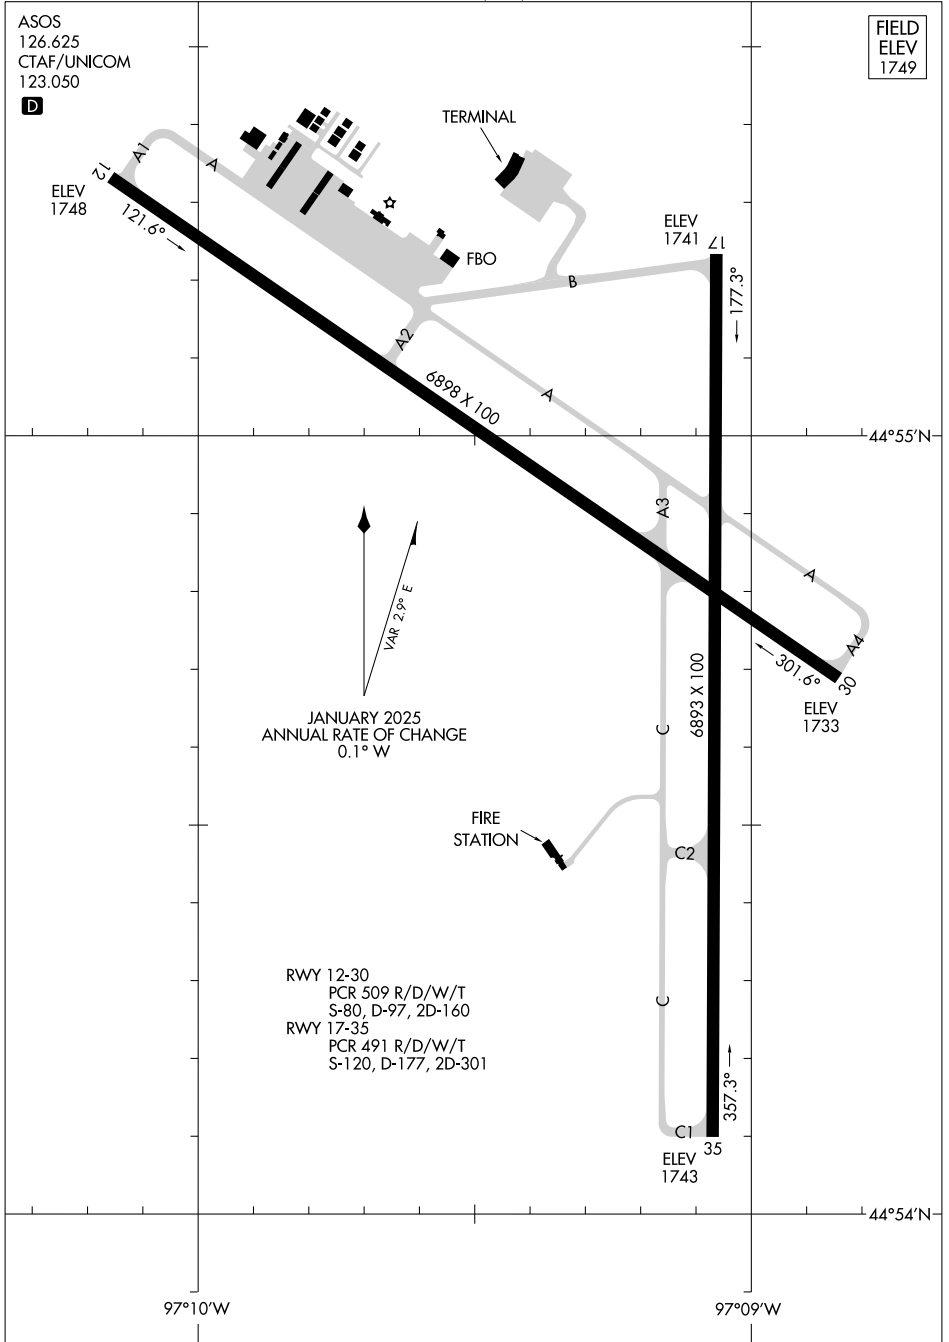

25331

AIRPORT DIAGRAM

AL-444 (FAA)

WATERTOWN RGNL (A/TY)
WATERTOWN, SOUTH DAKOTA

ASOS
126.625
CTAF/UNICOM
123.050

D

FIELD
ELEV
1749

NC-1, 16 APR 2026 to 14 MAY 2026

NC-1, 16 APR 2026 to 14 MAY 2026

AIRPORT DIAGRAM

25331

WATERTOWN, SOUTH DAKOTA
WATERTOWN RGNL (A/TY)