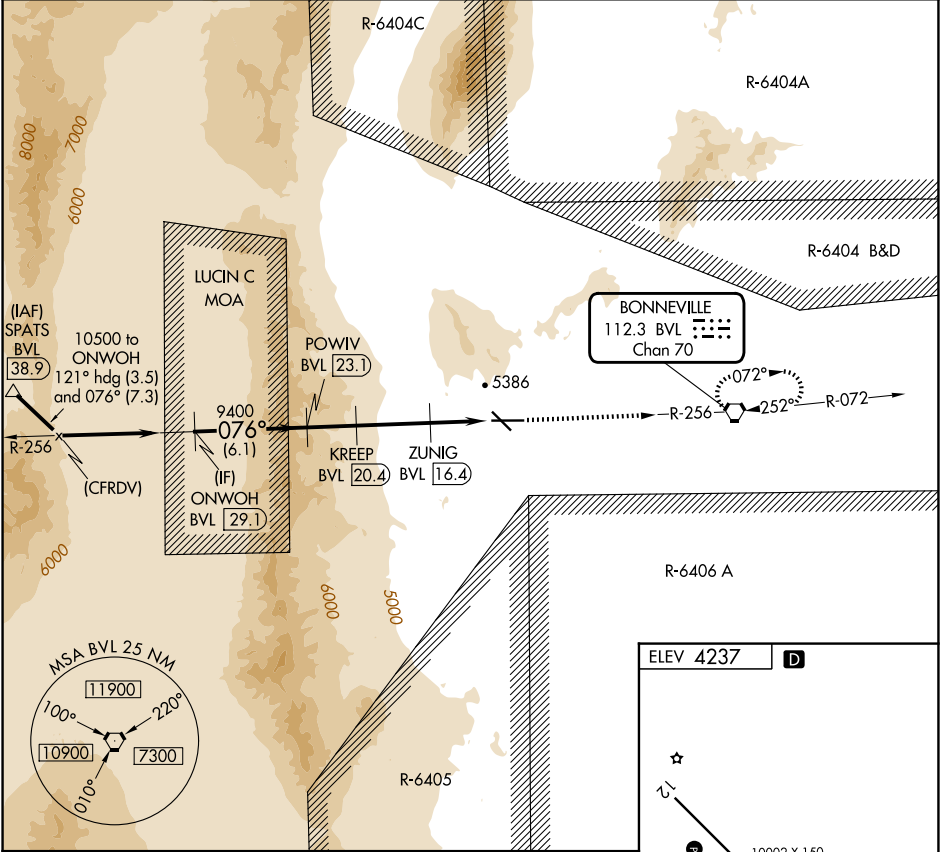

VORTAC BVL 112.3 Chan 70	APP CRS 076°	Rwy Ldg TDZE Apt Elev N/A N/A 4237
--	------------------------	--

VOR/DME-B WENDOVER (ENV)

⚠ Circling NA north of Rwy 8-26.
❄ -12°C

MISSED APPROACH: Climb to 9000 direct BVL VORTAC and hold, continue climb-in-hold to 9000.

AWOS-3PT 120.55	SALT LAKE CENTER 128.55 269.175	UNICOM 122.8 (CTAF)
---------------------------	---	-------------------------------

CATEGORY	A	B	C	D	E
CIRCLING	5500-1¼ 1263 (1300-1¼)	5500-1½ 1263 (1300-1½)	5500-3 1263 (1300-3)	5700-3	1463 (1500-3)

REIL Rwy 8, 12, 26 and 30
 MIRL Rwy 8-26 and 12-30

SW-4, 16 APR 2026 to 14 MAY 2026

SW-4, 16 APR 2026 to 14 MAY 2026