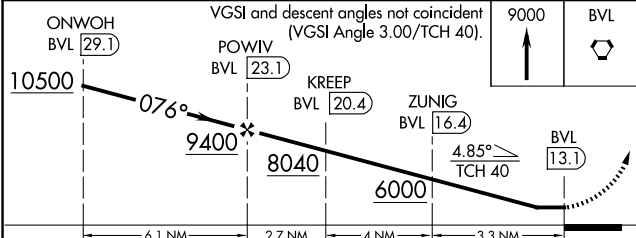

VORTAC BVL 112.3 Chan 70	APP CRS 076°	Rwy Ldg TDZE Apt Elev N/A N/A 4237
--	------------------------	--

VOR/DME-B WENDOVER (ENV)

⚠ Circling NA north of Rwy 8-26.
❄ -12°C

MISSED APPROACH: Climb to 9000 direct BVL VORTAC and hold, continue climb-in-hold to 9000.

AWOS-3PT 120.55	SALT LAKE CENTER 128.55 269.175	UNICOM 122.8 (CTAF)
---------------------------	---	-------------------------------

CATEGORY	A	B	C	D	E
CIRCLING	5500-1¼ 1263 (1300-1¼)	5500-1½ 1263 (1300-1½)	5500-3 1263 (1300-3)	5700-3	1463 (1500-3)