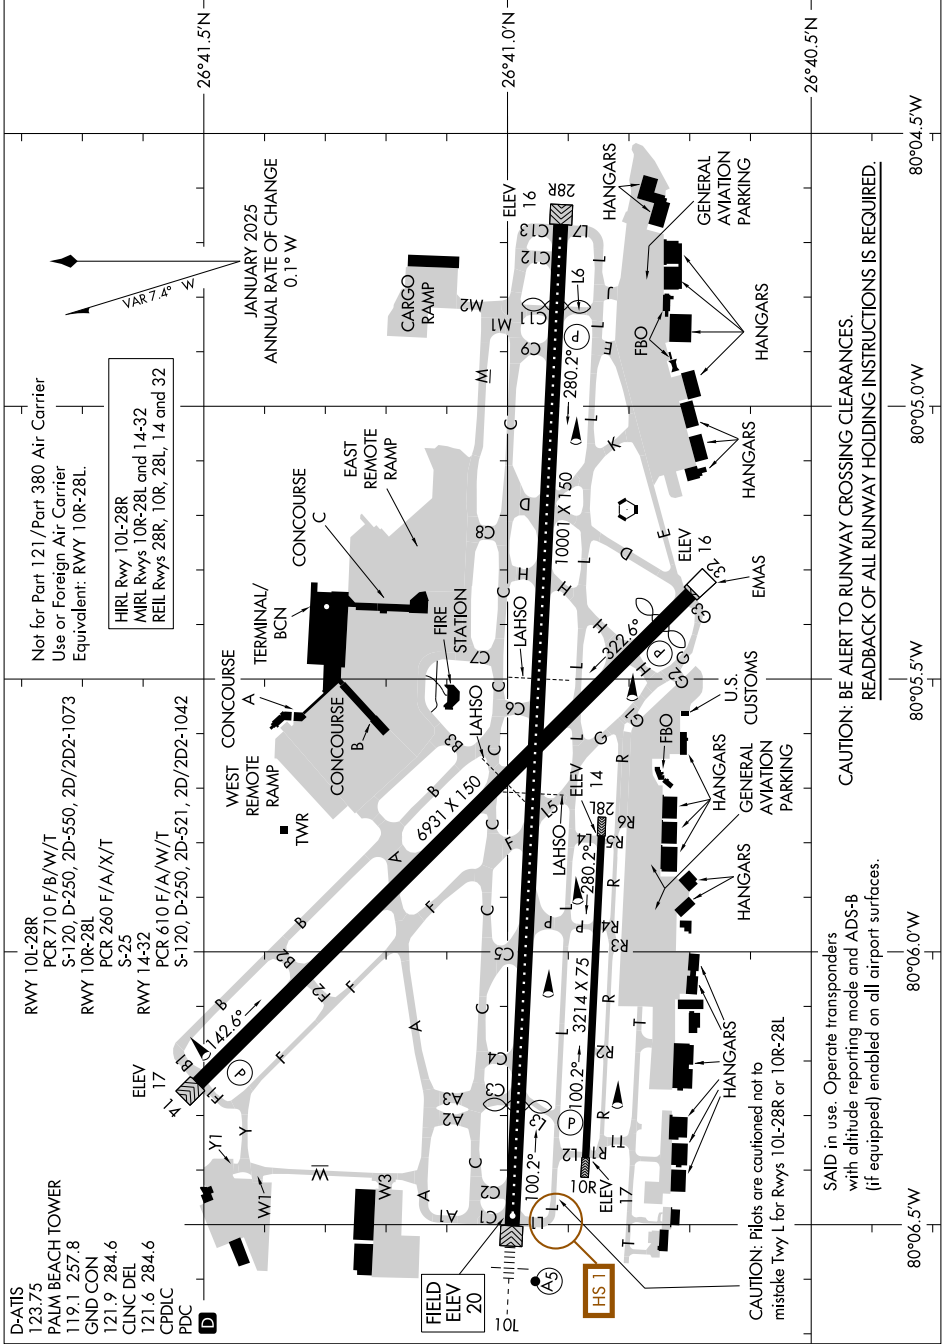

AIRPORT DIAGRAM

AL-449 (FAA)

PALM BEACH INTL (PBI)
WEST PALM BEACH, FLORIDA

SE-3, 16 APR 2026 to 14 MAY 2026

AIRPORT DIAGRAM

WEST PALM BEACH, FLORIDA
PALM BEACH INTL (PBI)

SE-3, 16 APR 2026 to 14 MAY 2026