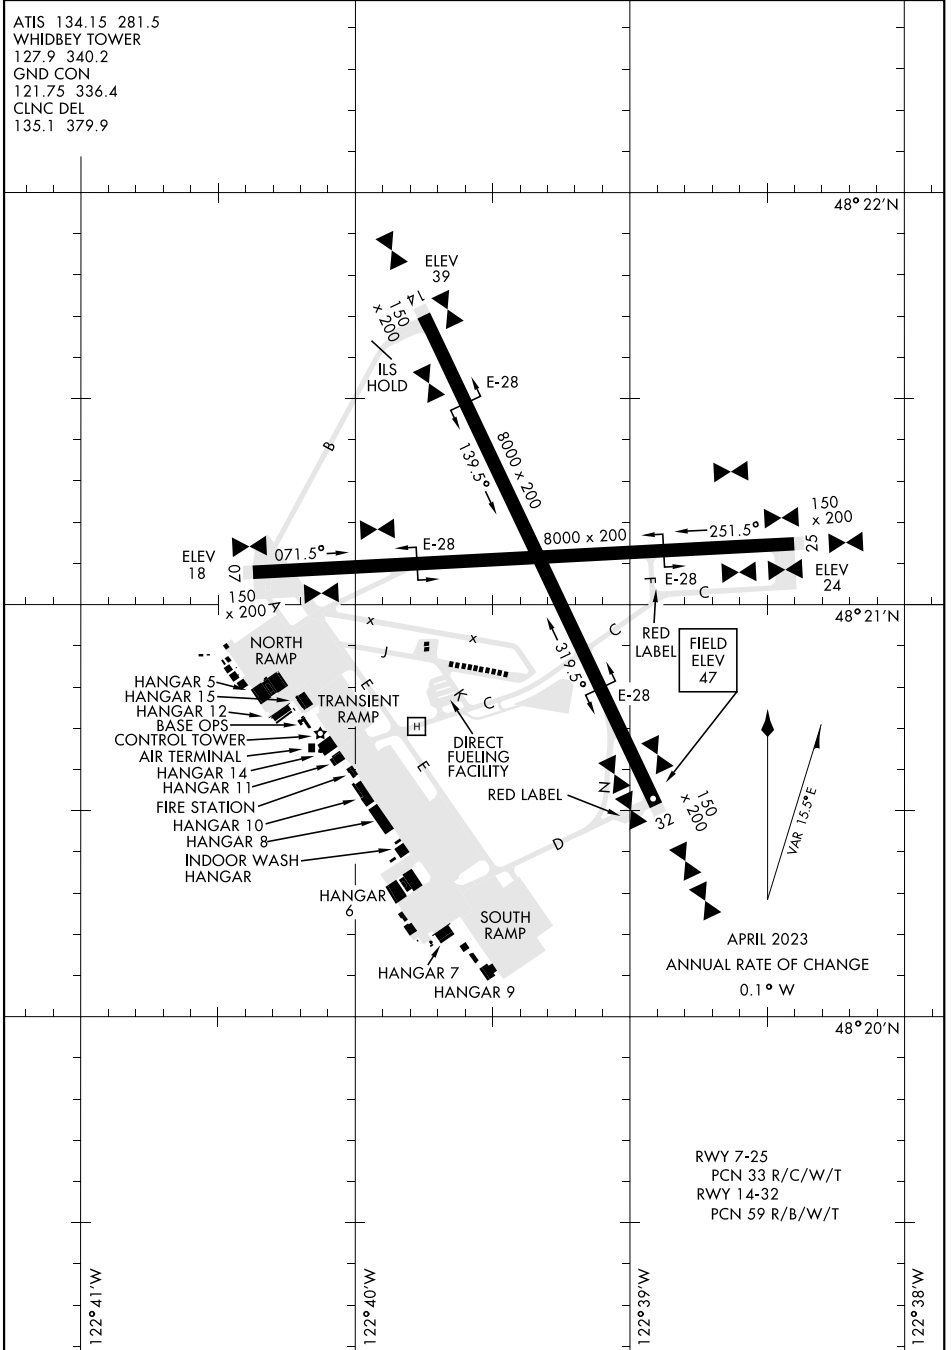

AIRPORT DIAGRAM

[USN]

ATIS 134.15 281.5
 WHIDBEY TOWER
 127.9 340.2
 GND CON
 121.75 336.4
 CLNC DEL
 135.1 379.9

NW-1, 16 APR 2026 to 14 MAY 2026

NW-1, 16 APR 2026 to 14 MAY 2026

AIRPORT DIAGRAM