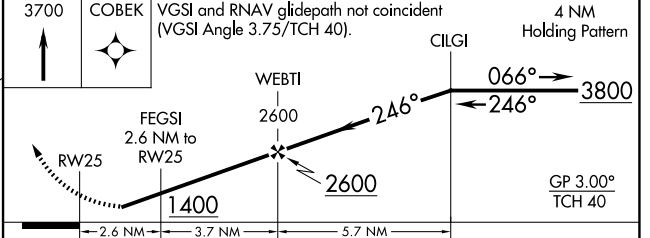

WAAS CH 45824 W25A	APP CRS 246°	Rwy Idg TDZE 544 Apt Elev 544	3375 544 544
--	------------------------	---	---

RNAV (GPS) RWY 25

WILKES-BARRE WYOMING VALLEY (WBW)

RNP APCH - GPS.

NA Circling NA to Rwy 9 and 27. Rwy 25 helicopter visibility reduction below 3/4 SM NA. Baro-VNAV NA. Use AVP altimeter setting. Circling NA NW of Rwy 7-25.

MISSED APPROACH: Climb to 3700 direct COBEK and hold.

AVP ASOS 135.75	WILKES-BARRE APP CON 126.3 256.7	UNICOM 122.8 (CTAF)
---------------------------	--	-------------------------------

ELEV 544	TDZE 544
-----------------	-----------------