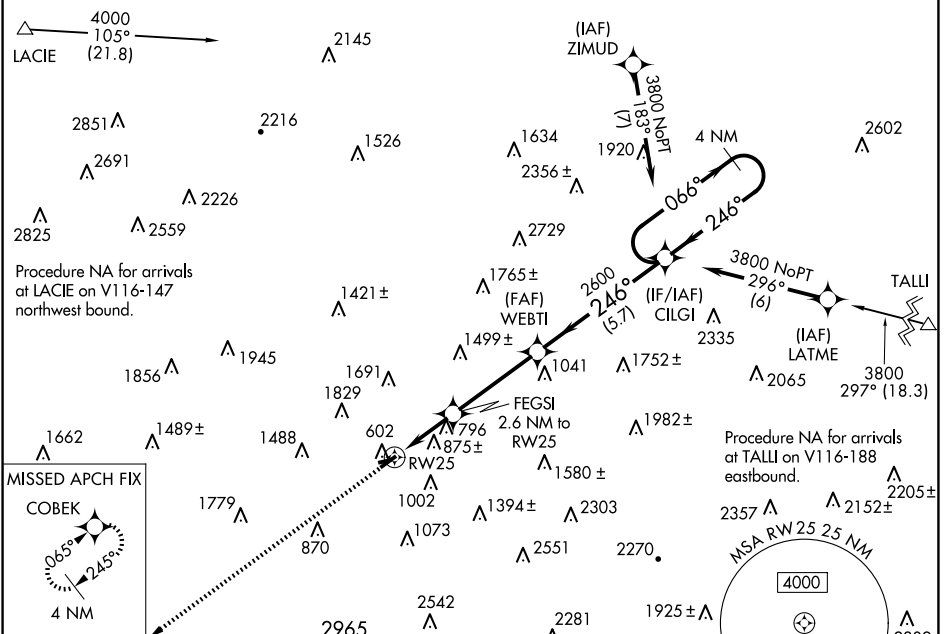

WAAS CH 45824 W25A	APP CRS 246°	Rwy Idg TDZE 544 Apt Elev 544	3375 544 544
--	------------------------	---	---

RNAV (GPS) RWY 25

WILKES-BARRE WYOMING VALLEY (WBW)

RNP APCH - GPS.

NA Circling NA to Rwy 9 and 27. Rwy 25 helicopter visibility reduction below 3/4 SM NA. Baro-VNAV NA. Use AVP altimeter setting. Circling NA NW of Rwy 7-25.

MISSED APPROACH: Climb to 3700 direct COBEK and hold.

AVP ASOS 135.75	WILKES-BARRE APP CON 126.3 256.7	UNICOM 122.8 (CTAF)
---------------------------	--	-------------------------------

ELEV 544	TDZE 544
-----------------	-----------------

CATEGORY	A	B	C	D
LPV DA			NA	
LNAV/VNAV DA			NA	
LNAV MDA	1240-1	696 (700-1)		NA
CIRCLING	1320-1 776 (800-1)	1380-1 1/4 836 (900-1 1/4)		NA

NE-4, 16 APR 2026 to 14 MAY 2026

NE-4, 16 APR 2026 to 14 MAY 2026