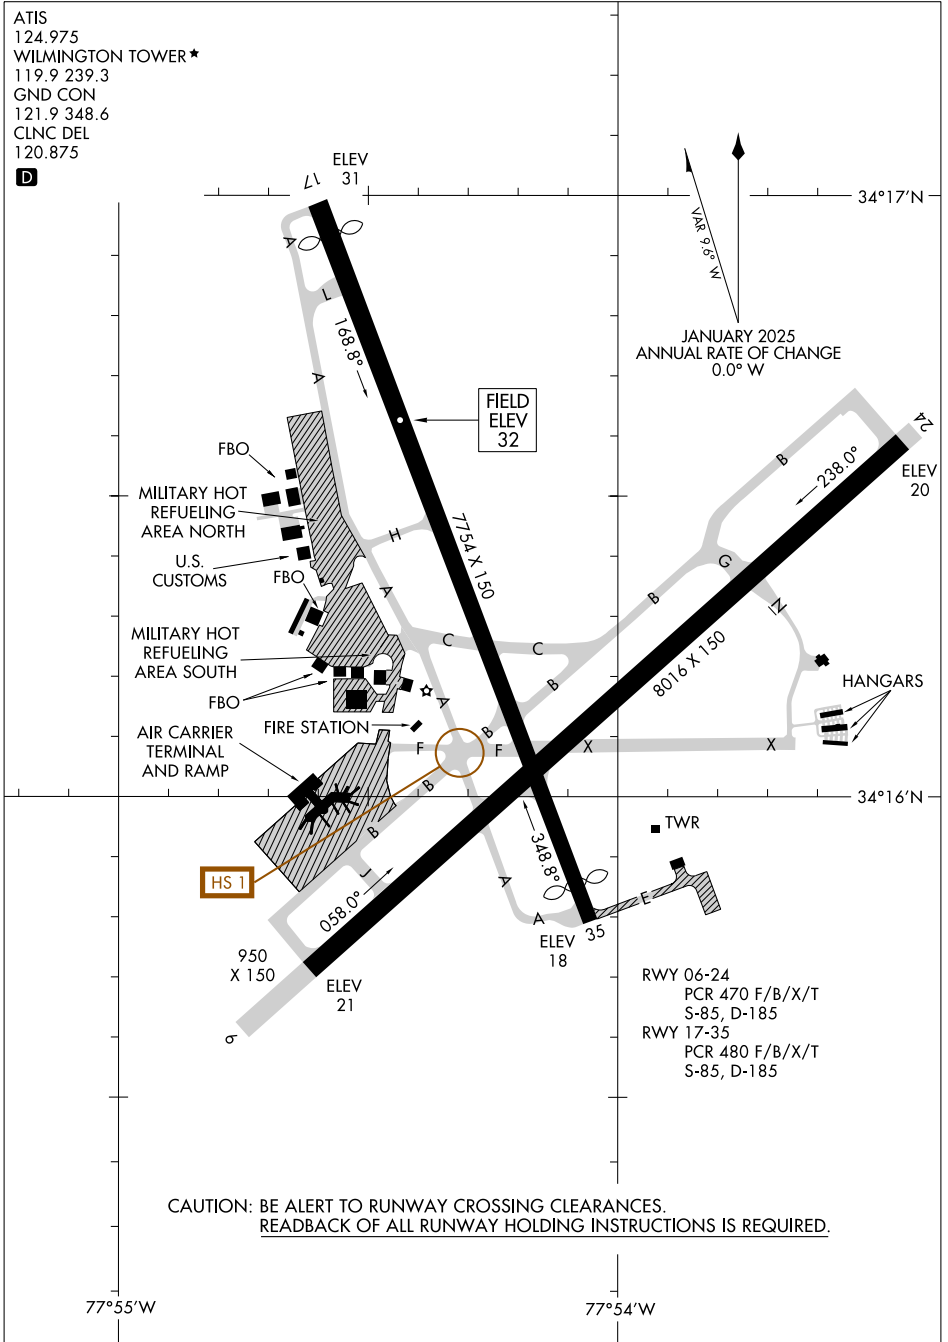

# AIRPORT DIAGRAM

AL-459 (FAA)

WILMINGTON INTL (ILM)  
WILMINGTON, NORTH CAROLINA

ATIS  
 124.975  
 WILMINGTON TOWER ★  
 119.9 239.3  
 GND CON  
 121.9 348.6  
 CLNC DEL  
 120.875

**D**

SE-2, 16 APR 2026 to 14 MAY 2026

SE-2, 16 APR 2026 to 14 MAY 2026

AIRPORT DIAGRAM  
26078

WILMINGTON, NORTH CAROLINA  
WILMINGTON INTL (ILM)