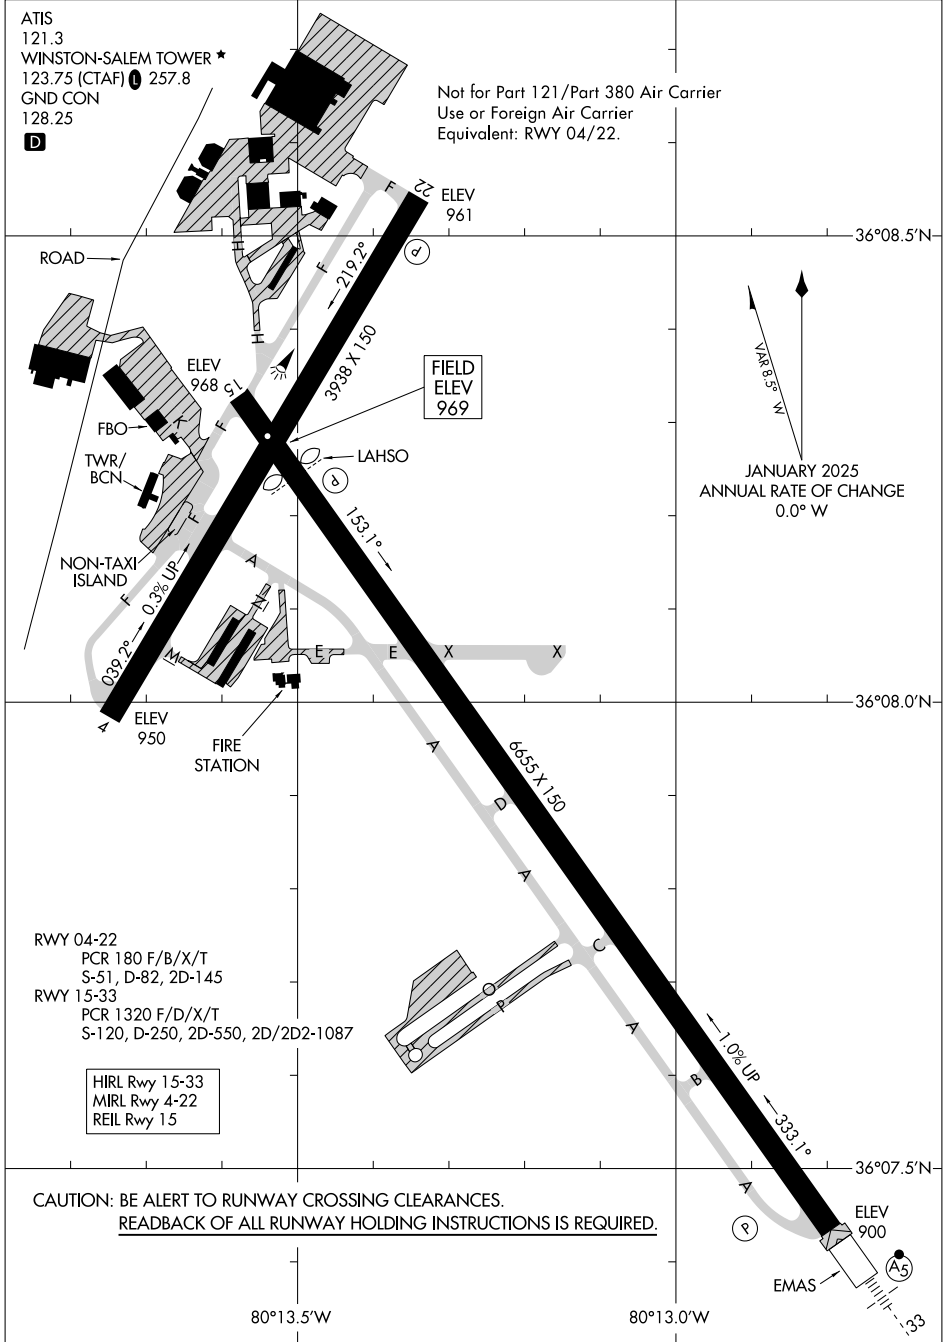

26022

AIRPORT DIAGRAM

AL-463 (FAA)

SMITH REYNOLDS (INT)
WINSTON SALEM, NORTH CAROLINA

SE-2, 16 APR 2026 to 14 MAY 2026

SE-2, 16 APR 2026 to 14 MAY 2026

AIRPORT DIAGRAM

26022

WINSTON SALEM, NORTH CAROLINA
SMITH REYNOLDS (INT)