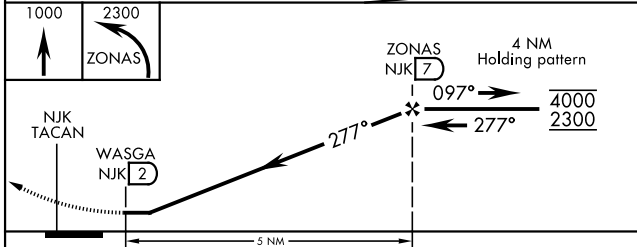

▼ Circling to Rwy 30 not authorized at night. MISSED APPROACH: Climb to 1000, then climbing left turn to 2300 direct ZONAS and hold.

ATIS ★ 269.275	APP CON 132.275 292.2	TOWER ★ 119.1 360.2	GND CON 121.9 254.35
-------------------	--------------------------	------------------------	-------------------------

CAUTION:
Do not overfly the US-Mexican border.

EMERG SAFE ALT 100 NM 17,000

UNITED STATES / MEXICO

CATEGORY	A	B	C	D
CIRCLING	480-1 522 (600-1)		480-1½ 522 (600-1½)	520-2 562 (600-2)

HIRL Rwy 8-26, 12-30

TACAN-A