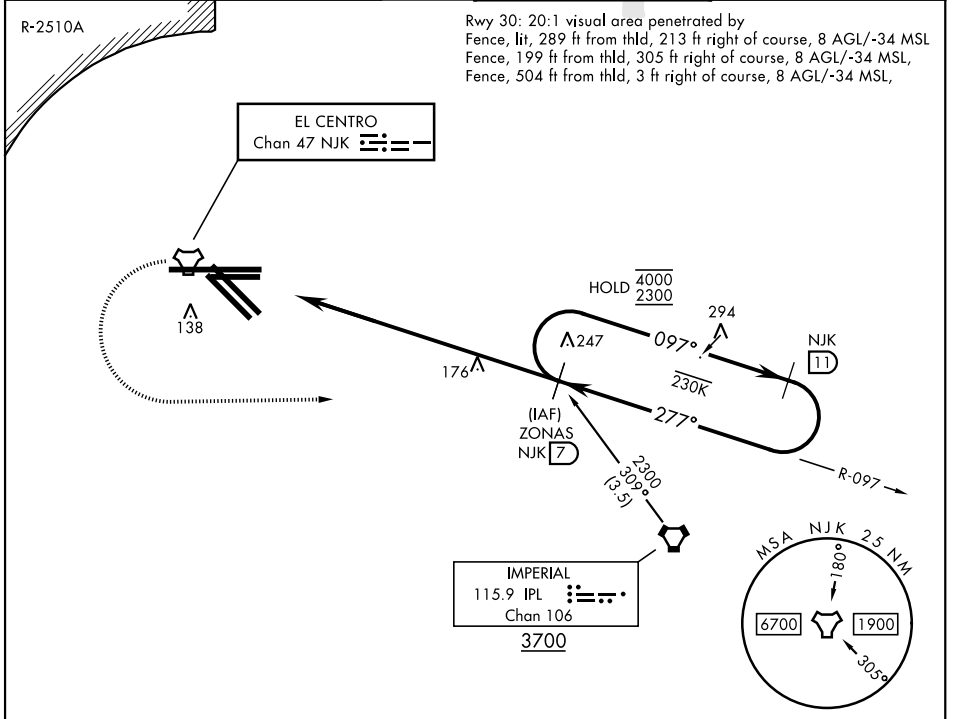

TACAN-A

TACAN NJK Chan 47	APCH CRS 277°	Rwy ldg TDZE Arprt Elev	N/A N/A -42
----------------------	------------------	----------------------------	-------------------

[USN]

EL CENTRO NAF (VRACIU FLD) (KNJK)

▼ Circling to Rwy 30 not authorized at night. MISSED APPROACH: Climb to 1000, then climbing left turn to 2300 direct ZONAS and hold.

ATIS ★ 269.275	APP CON 132.275 292.2	TOWER ★ 119.1 360.2	GND CON 121.9 254.35
-------------------	--------------------------	------------------------	-------------------------

CAUTION:
Do not overfly the US-Mexican border.

EMERG SAFE ALT 100 NM 17,000

UNITED STATES / MEXICO

CATEGORY	A	B	C	D
CIRCLING	480-1 522 (600-1)		480-1½ 522 (600-1½)	520-2 562 (600-2)

HIRL Rwy 8-26, 12-30

TACAN-A

SW-3, 16 APR 2026 to 14 MAY 2026

SW-3, 16 APR 2026 to 14 MAY 2026