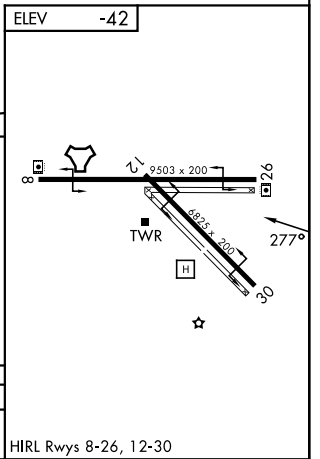

TACAN-A

TACAN NJK Chan 47	APCH CRS 277°	Rwy ldg TDZE Arprt Elev	N/A N/A -42
----------------------	------------------	----------------------------	-------------------

[USN]

EL CENTRO NAF (VRACIU FLD) (KNJK)

▼ Circling to Rwy 30 not authorized at night. MISSED APPROACH: Climb to 1000, then climbing left turn to 2300 direct ZONAS and hold.

ATIS ★ 269.275	APP CON 132.275 292.2	TOWER ★ 119.1 360.2	GND CON 121.9 254.35
-------------------	--------------------------	------------------------	-------------------------

CAUTION:
Do not overfly the US-Mexican border.

EMERG SAFE ALT 100 NM 17,000

UNITED STATES / MEXICO

CATEGORY	A	B	C	D
CIRCLING	480-1 522 (600-1)		480-1½ 522 (600-1½)	520-2 562 (600-2)

HIRL Rwy 8-26, 12-30

TACAN-A