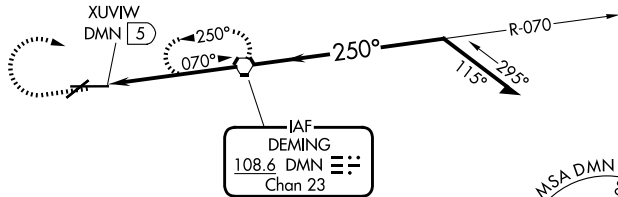

VORTAC DMN 108.6 Chan 23	APP CRS 250°	Rwy Ldg TDZE Apt Elev	N/A N/A 4314
--	------------------------	-----------------------------	---

VOR-B
DEMING MUNI (DMN)

⚠ Circling to Rwy 26 NA at night. MISSED APPROACH: Climb to 5800 then climbing right turn to 8000 direct DMN VORTAC and hold. Continue to climb-in-hold to 8000.

ASOS 118.525	ALBUQUERQUE CENTER 128.2 285.5	UNICOM 122.8 (CTAF) ①
------------------------	--	--

5800 ↑	8000 ↘	DMN ⬡
-----------	-----------	----------

ELEV 4314

MIRL Rwy 4-22
MIRL Rwy 8-26 **①**

CATEGORY	FAF to MAP 5 NM				
	A	B	C	D	
CIRCLING	4820-1 506 (600-1)	4940-1 626 (700-1)	5020-2 706 (800-2)	5020-2¼ 706 (800-2¼)	
	Knots	60	90	120	150 180
	Min:Sec	5:00	3:20	2:30	2:00 1:40